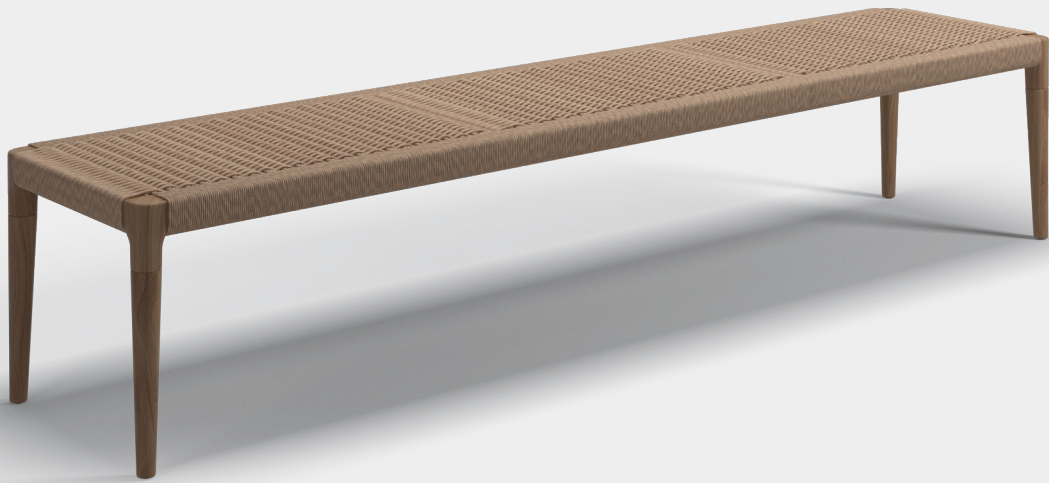

LIMA  
224cm DINING BENCH

WIDTH 224cm / 88"

DEPTH 48cm / 19"

HEIGHT 44cm / 17.5"

PRODUCT WEIGHT 20.5kg / 45lb

CBM / CCF 0.61m<sup>3</sup> / 21.54ft<sup>3</sup>

DESIGNER Henrik Pedersen

ASSEMBLY Not Required

ITEM NUMBER

108035 : 224cm Dining Bench

MATERIALS

Natural finish teak frame.

Wheat colour, woven all-weather wicker seat.

ACCESSORIES

108520 : Protective Cover

108500 : Seat Pad Cushion