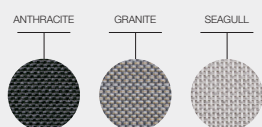

ITEM NUMBERS

109687-0001	: Meteor Frame / Cameron Anthracite / Anthracite
109687-0050	: Meteor Frame / Cameron Granite / Granite
109687-0090	: Meteor Frame / Sailing Seagull / Seagull
109687-0144	: Meteor Frame / Blend Coal / Granite
109687-0145	: Meteor Frame / Blend Fog / Seagull
109958-0001	: White Frame / Cameron Anthracite / Anthracite
109958-0050	: White Frame / Cameron Granite / Granite
109958-0090	: White Frame / Sailing Seagull / Seagull
109958-0144	: White Frame / Blend Coal / Granite
109958-0145	: White Frame / Blend Fog / Seagull

FRAME COLOURS

MATERIALS

Powder coated aluminium frame.
Upholstered outdoor fabric seat, lower back & lower arm cushions.
Sling covered upper back & upper arm panels.

CUSHION & LOWER PANEL COLOURS

ACCESSORIES

109704 : Protective Cover

WARRANTY / MAINTENANCE

See gloster.com for warranty terms & maintenance instructions.

UPPER PANEL SLING COLOURS

NOTES

The 2x 68cm x 42cm Rectangular Scatter Cushions shown in above product image are not included in the unit price.