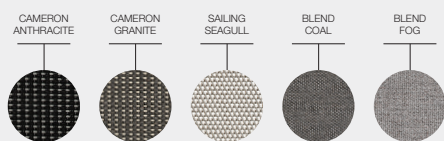

ITEM NUMBERS

109687-0001	: Meteor Frame / Cameron Anthracite / Anthracite
109687-0050	: Meteor Frame / Cameron Granite / Granite
109687-0090	: Meteor Frame / Sailing Seagull / Seagull
109687-0144	: Meteor Frame / Blend Coal / Granite
109687-0145	: Meteor Frame / Blend Fog / Seagull
109958-0001	: White Frame / Cameron Anthracite / Anthracite
109958-0050	: White Frame / Cameron Granite / Granite
109958-0090	: White Frame / Sailing Seagull / Seagull
109958-0144	: White Frame / Blend Coal / Granite
109958-0145	: White Frame / Blend Fog / Seagull

FRAME COLOURS

MATERIALS

Powder coated aluminium frame.
Upholstered outdoor fabric seat, lower back & lower arm cushions.
Sling covered upper back & upper arm panels.

CUSHION & LOWER PANEL COLOURS

ACCESSORIES