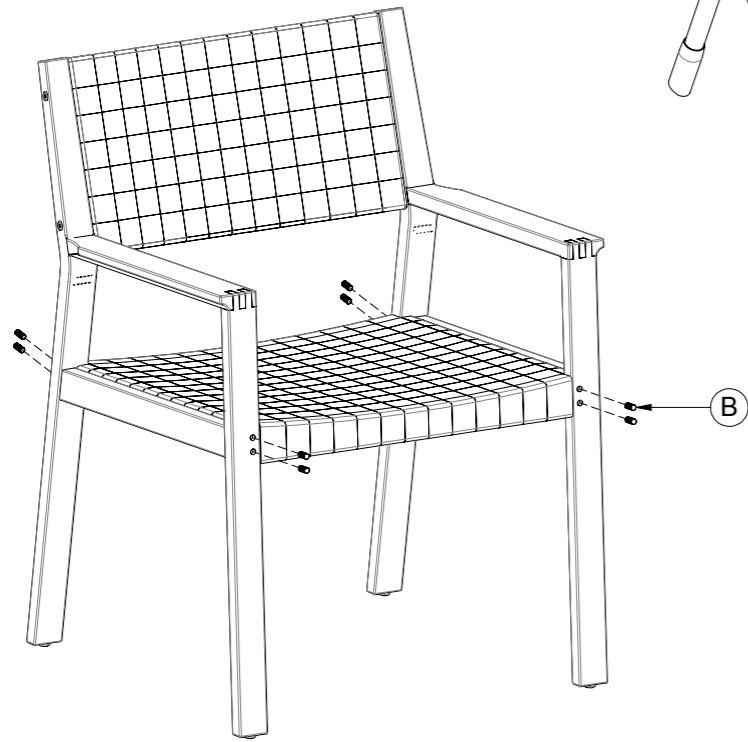

GLOSTER

1810 / 1811

Maze Dining Chair with Arms - Strap / Woven

1

2

3

4

B
x8