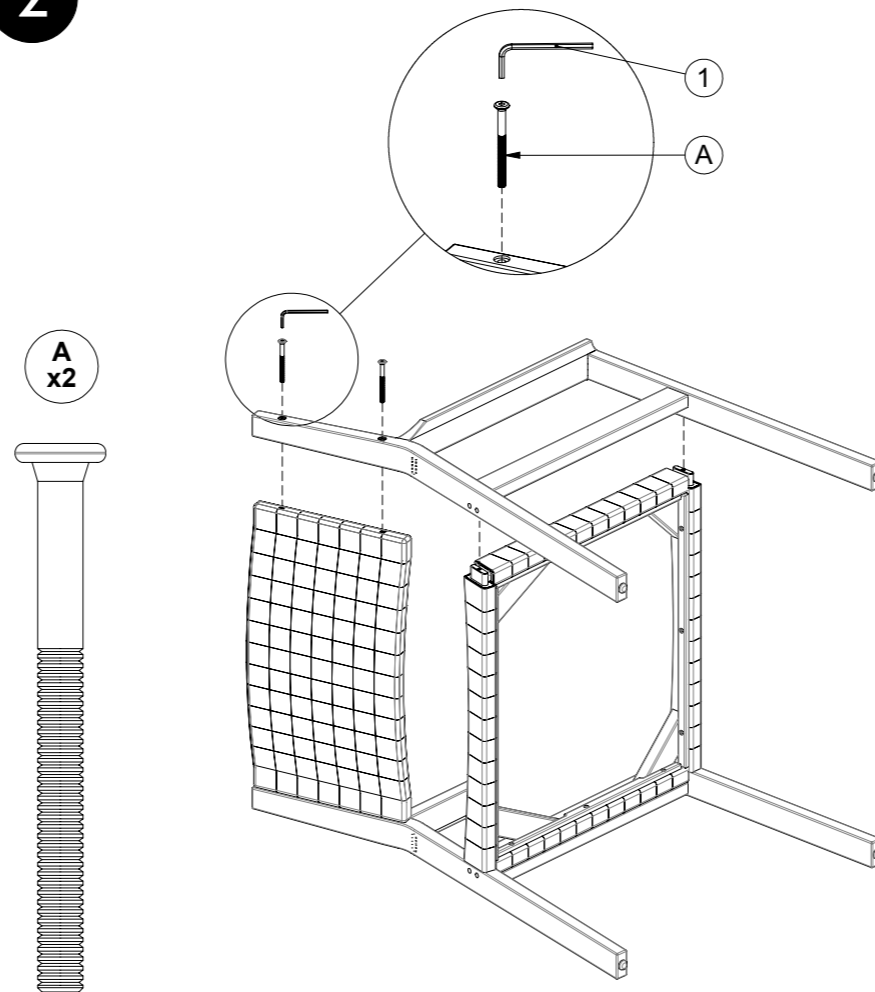

GLOSTER

1810 / 1811

Maze Dining Chair with Arms - Strap / Woven

1

2

3

4

B
x8