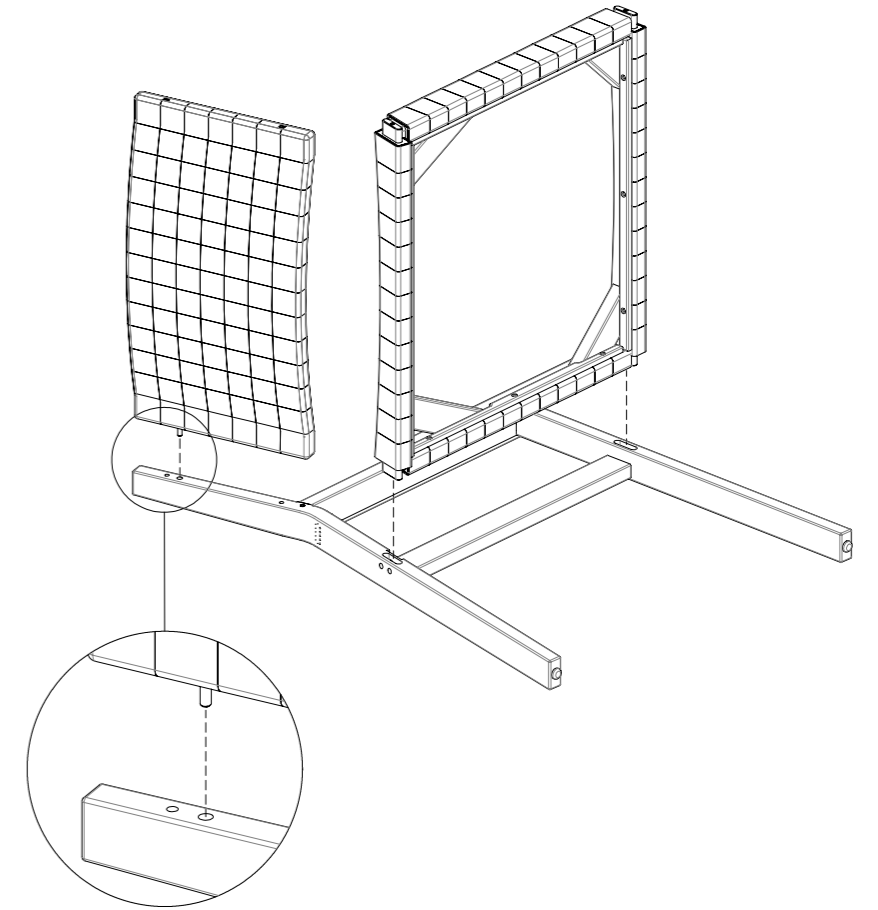

GLOSTER

1810 / 1811

Maze Dining Chair with Arms - Strap / Woven

1

2

3

4

B
x8