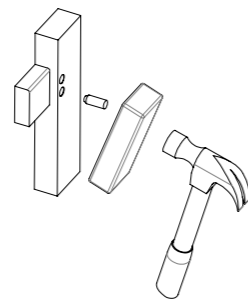

GLOSTER

1810 / 1811

Maze Dining Chair with Arms - Strap / Woven

1

2

3

4

B
x8