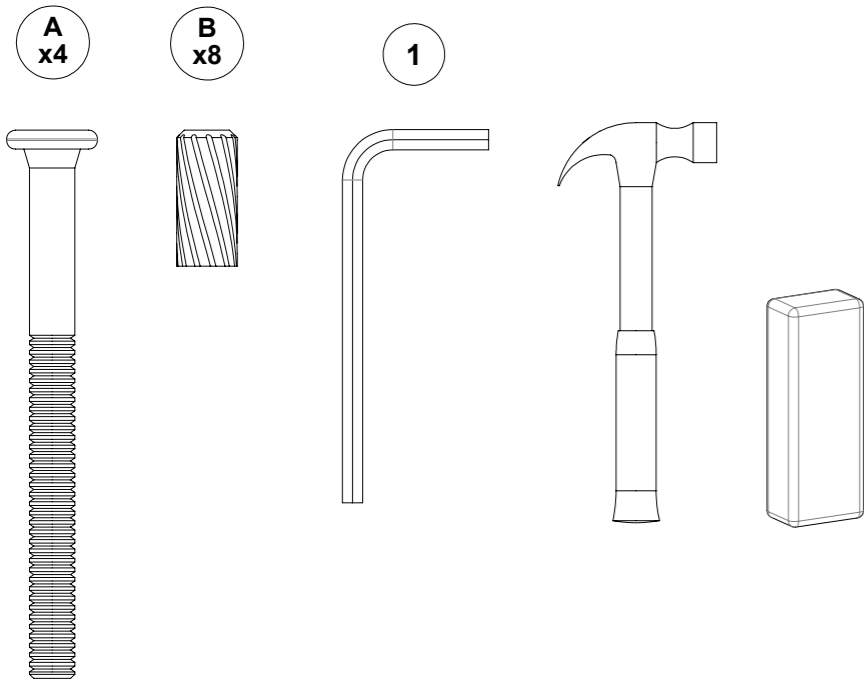

GLOSTER

1810 / 1811

Maze Dining Chair with Arms - Strap / Woven

1

2

3

4

B
x8