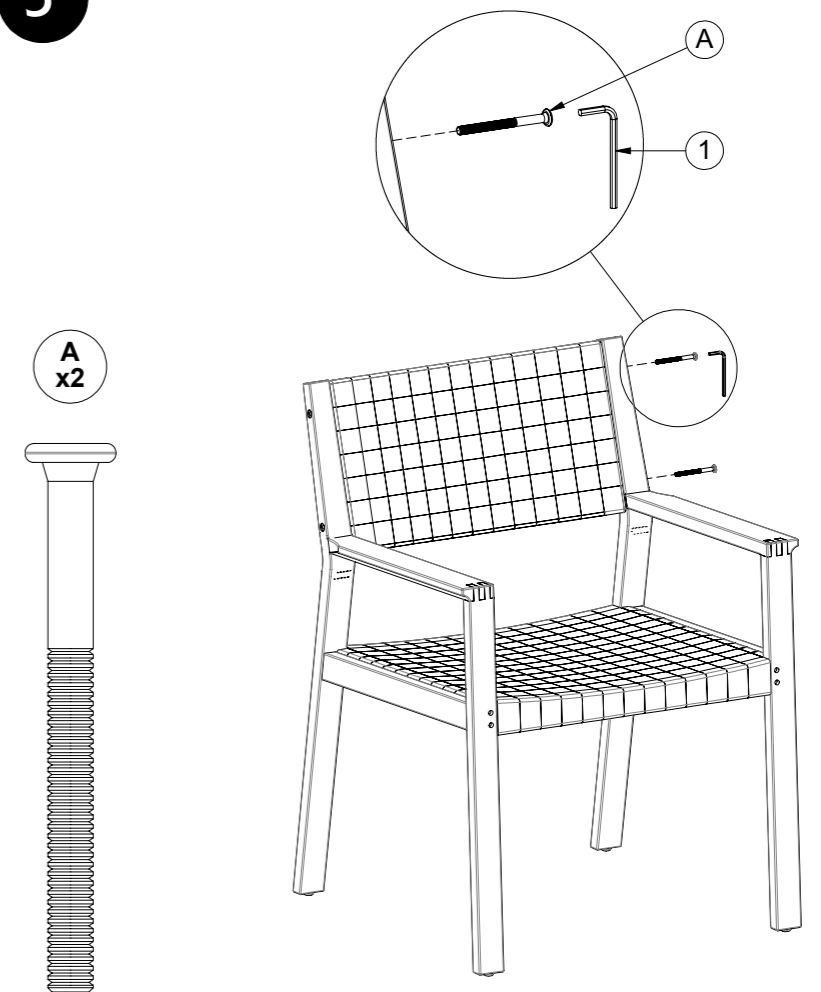

GLOSTER

1810 / 1811

Maze Dining Chair with Arms - Strap / Woven

1

2

3

4

B
x8