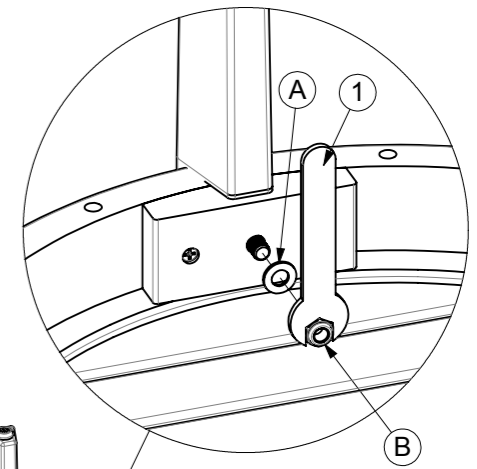

GLOSTER

273/274/773

Round Side, Chat and Lamp Tables

1

2

A
x4

B
x4

3

A
x4

B
x4

1

adjustable