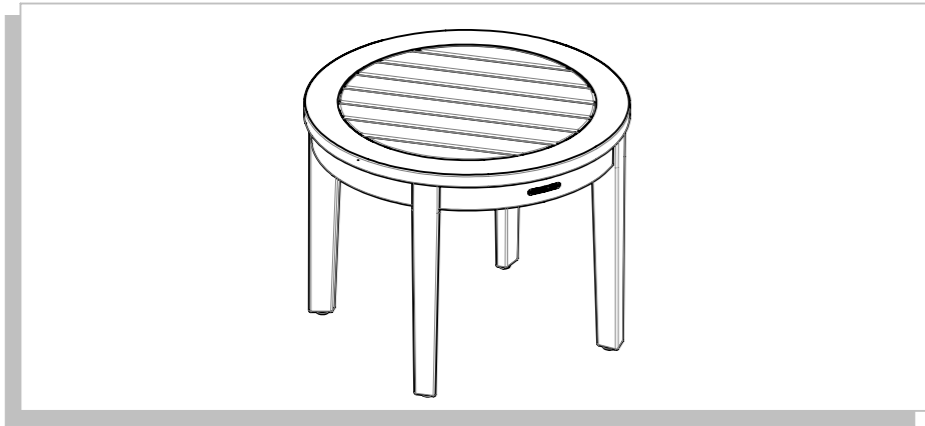

GLOSTER

273/274/773

Round Side, Chat and Lamp Tables

1

2

A
x4

B
x4

3

A
x4

B
x4

1

adjustable