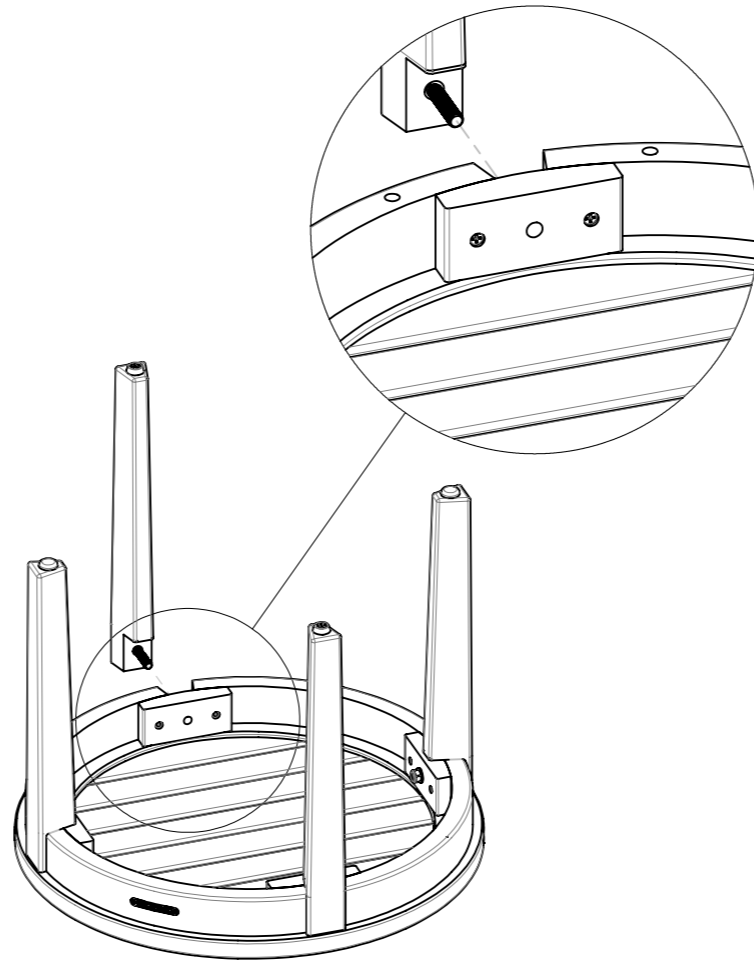

GLOSTER

273/274/773

Round Side, Chat and Lamp Tables

1

2

A
x4

B
x4

3

A
x4

B
x4

1

adjustable