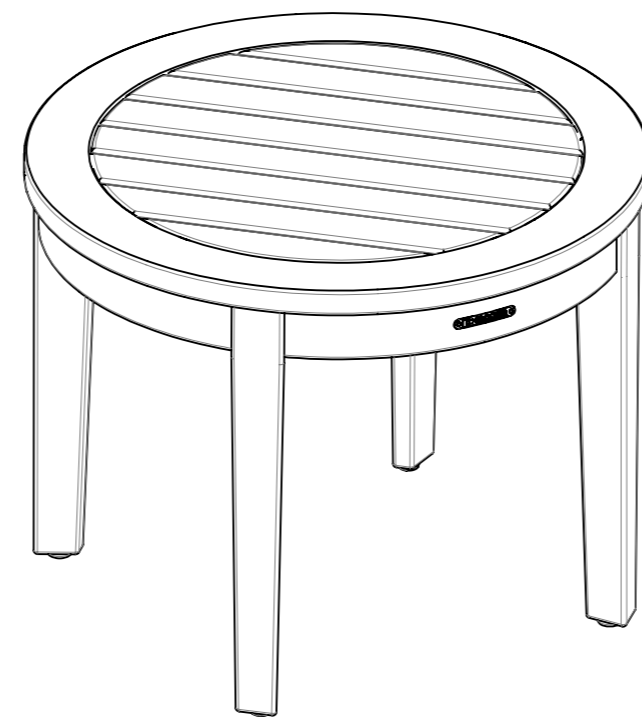

GLOSTER

273/274/773

Round Side, Chat and Lamp Tables

1

2

A
x4

B
x4

3

A
x4

B
x4

1

adjustable