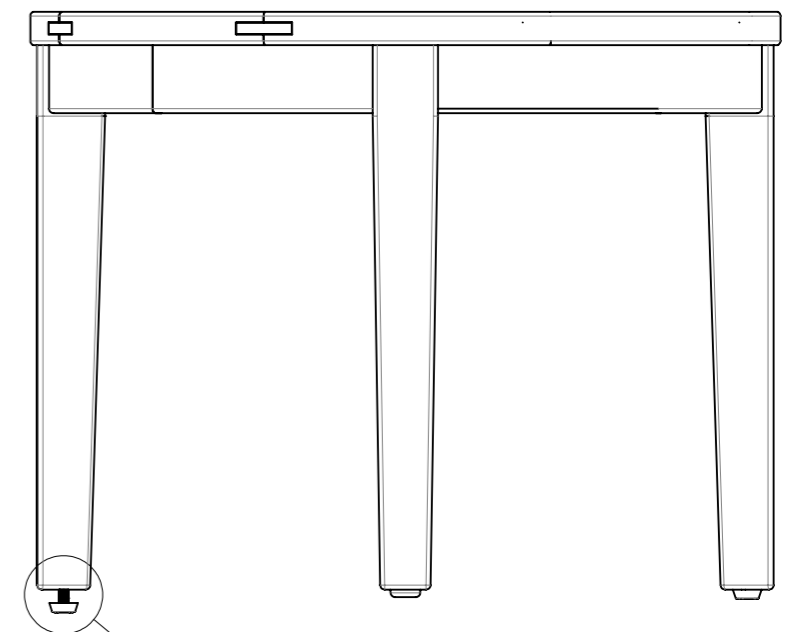

GLOSTER

273/274/773

Round Side, Chat and Lamp Tables

1

2

A
x4

B
x4

3

A
x4

B
x4

1

adjustable