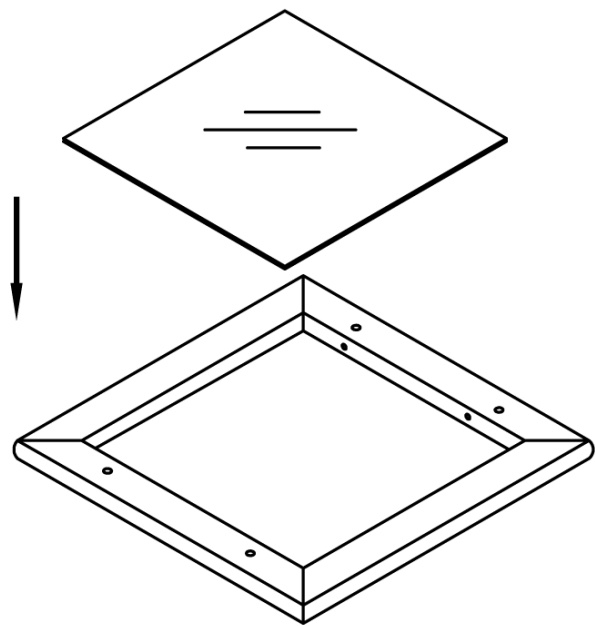

1 GLASS TOP

2 GLASS TOP

GLOSTER

Azore Side Table

Teak Top / Synthetic Wood Top / Glass Top
HPL Top / Slatted Aluminium Top