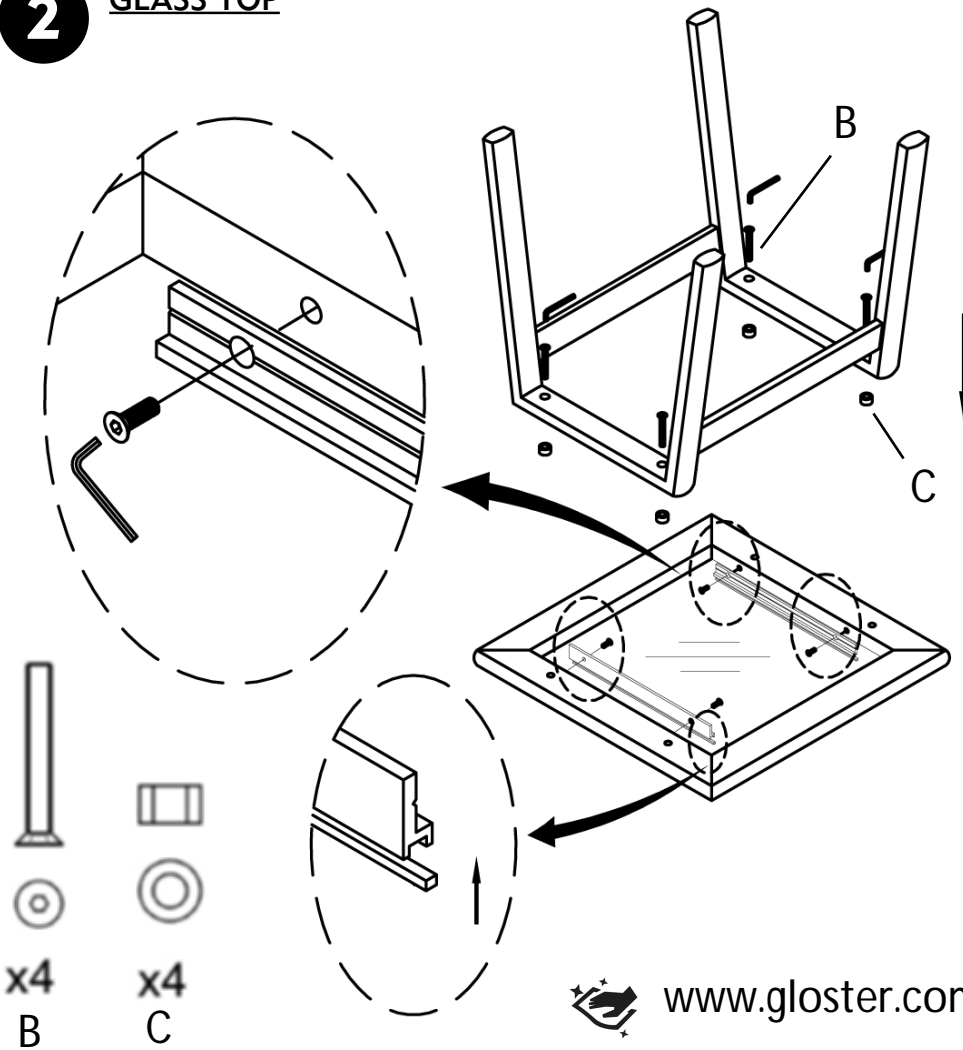

1 GLASS TOP

2 GLASS TOP

GLOSTER

Azore Side Table

Teak Top / Synthetic Wood Top / Glass Top
HPL Top / Slatted Aluminium Top