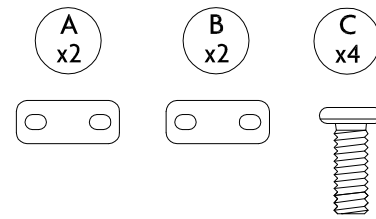

GLOSTER

Vista Modular Linkage System Usage Instruction

1

1

1

A x10

B x10

C x20

A Plastic Pad

B Stainless Steel Plate

1