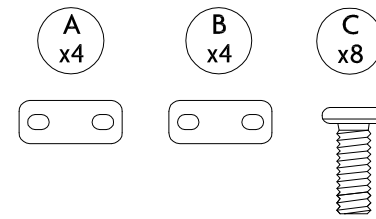

GLOSTER

Vista Modular Linkage System Usage Instruction

1

1

1

A x10

B x10

C x20

A Plastic Pad

B Stainless Steel Plate

1