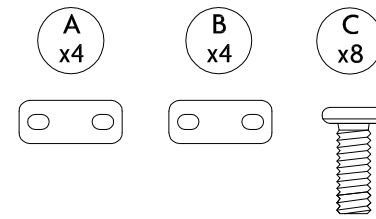

GLOSTER

Vista Modular Linkage System Usage Instruction

1

1

1

A x10

B x10

C x20

A Plastic Pad

B Stainless Steel Plate

1