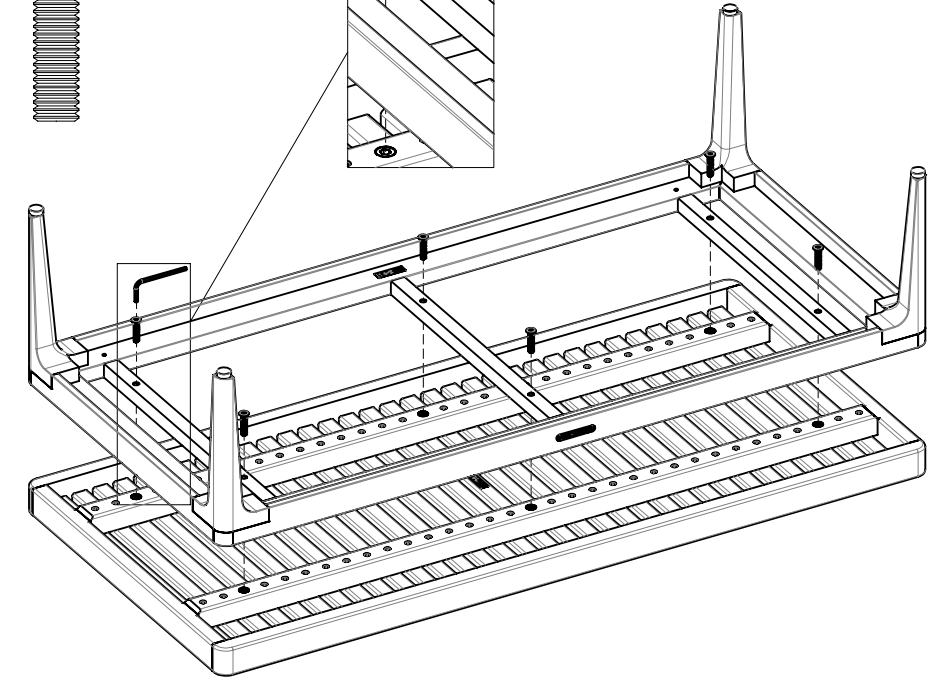

GLOSTER

7406F / 740F

Grid 103 Cm x 50 Cm Coffee Table Teak Top /
Grid 103 Cm x 50 Cm Coffee Table - Frame Only

1

A
X12

2

B
X6

3

A
X12

B
X6

C
X4

D
X2

1

4

LINKAGE

C
X4