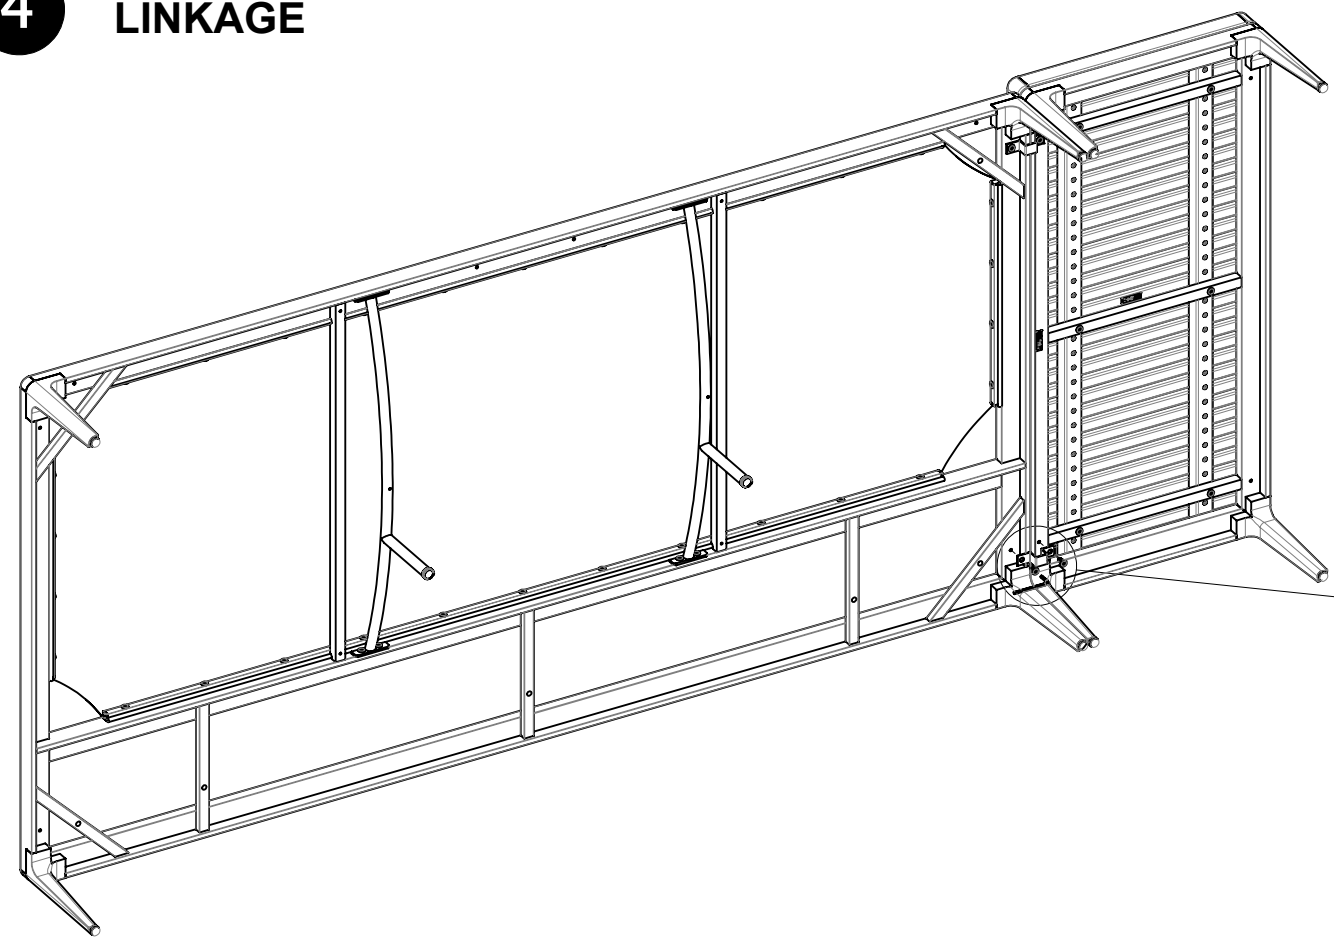

GLOSTER

7406F / 740F

Grid 103 Cm x 50 Cm Coffee Table Teak Top /
Grid 103 Cm x 50 Cm Coffee Table - Frame Only

1

A
X12

2

B
X6

3

A
X12

B
X6

C
X4

D
X2

1

4

LINKAGE

C
X4