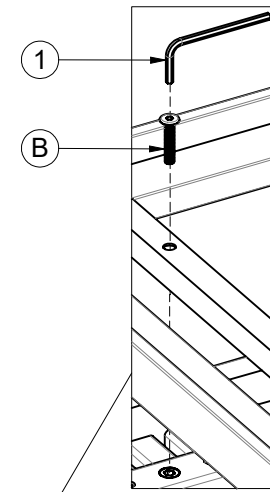

GLOSTER

7406F / 740F

Grid 103 Cm x 50 Cm Coffee Table Teak Top /
Grid 103 Cm x 50 Cm Coffee Table - Frame Only

1

A
X12

2

B
X6

3

A
X12

B
X6

C
X4

D
X2

1

4

LINKAGE

C
X4