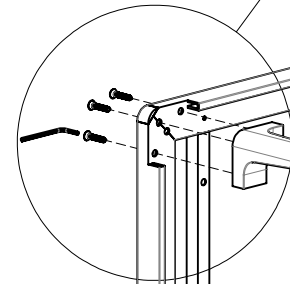

GLOSTER

7406F / 740F

Grid 103 Cm x 50 Cm Coffee Table Teak Top /
Grid 103 Cm x 50 Cm Coffee Table - Frame Only

1

A
X12

2

B
X6

3

A
X12

B
X6

C
X4

D
X2

1

4

LINKAGE

C
X4