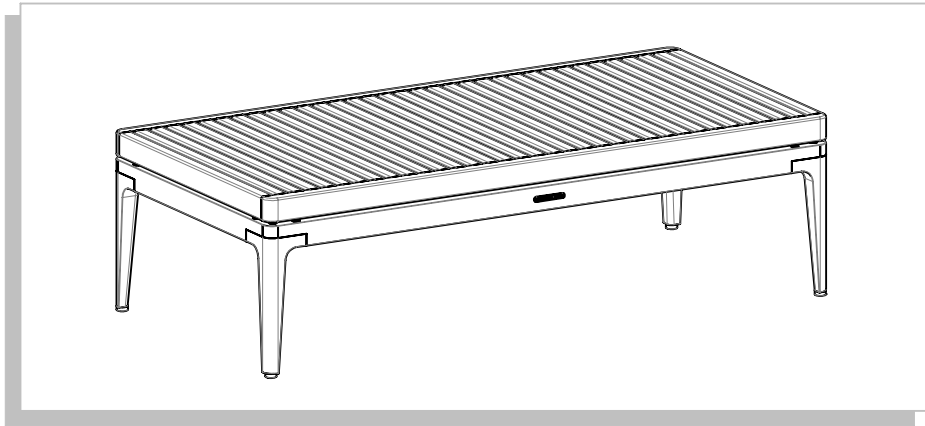

GLOSTER

7406F / 740F

Grid 103 Cm x 50 Cm Coffee Table Teak Top /
Grid 103 Cm x 50 Cm Coffee Table - Frame Only

1

A
X12

2

B
X6

3

A
X12

B
X6

C
X4

D
X2

1

4

LINKAGE

C
X4