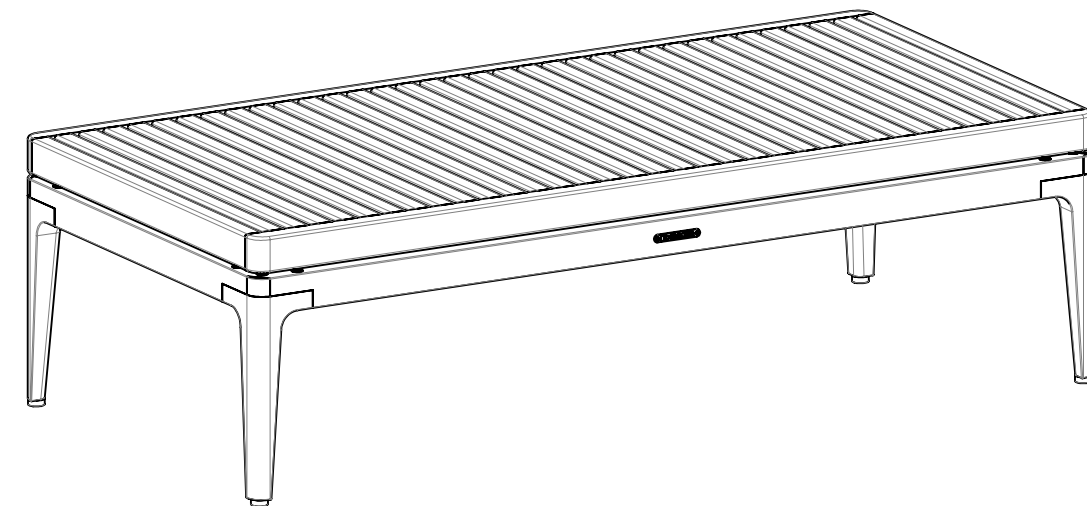

GLOSTER

7406F / 740F

Grid 103 Cm x 50 Cm Coffee Table Teak Top /
Grid 103 Cm x 50 Cm Coffee Table - Frame Only

1

A
X12

2

B
X6

3

A
X12

B
X6

C
X4

D
X2

1

4

LINKAGE

C
X4