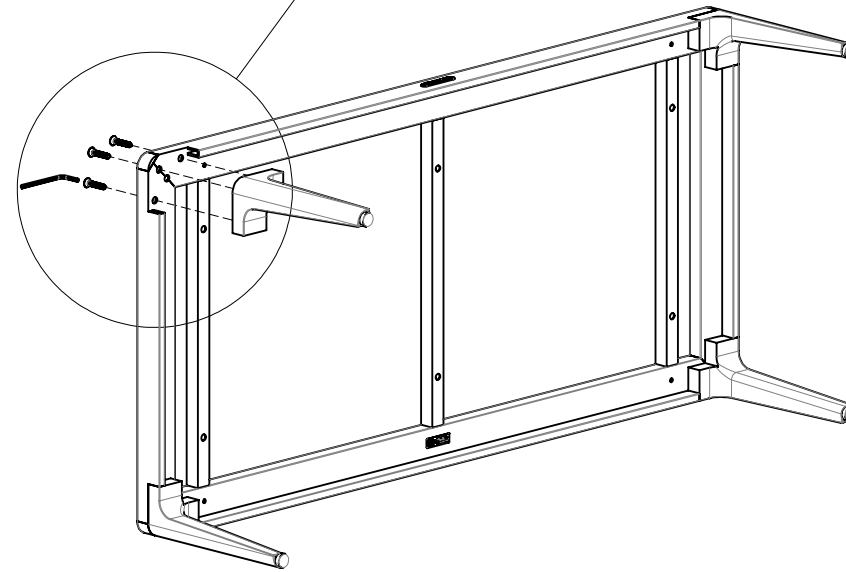

GLOSTER

7406F / 740F

Grid 103 Cm x 50 Cm Coffee Table Teak Top /
Grid 103 Cm x 50 Cm Coffee Table - Frame Only

1

A
X12

2

B
X6

3

A
X12

B
X6

C
X4

D
X2

1

4

LINKAGE

C
X4