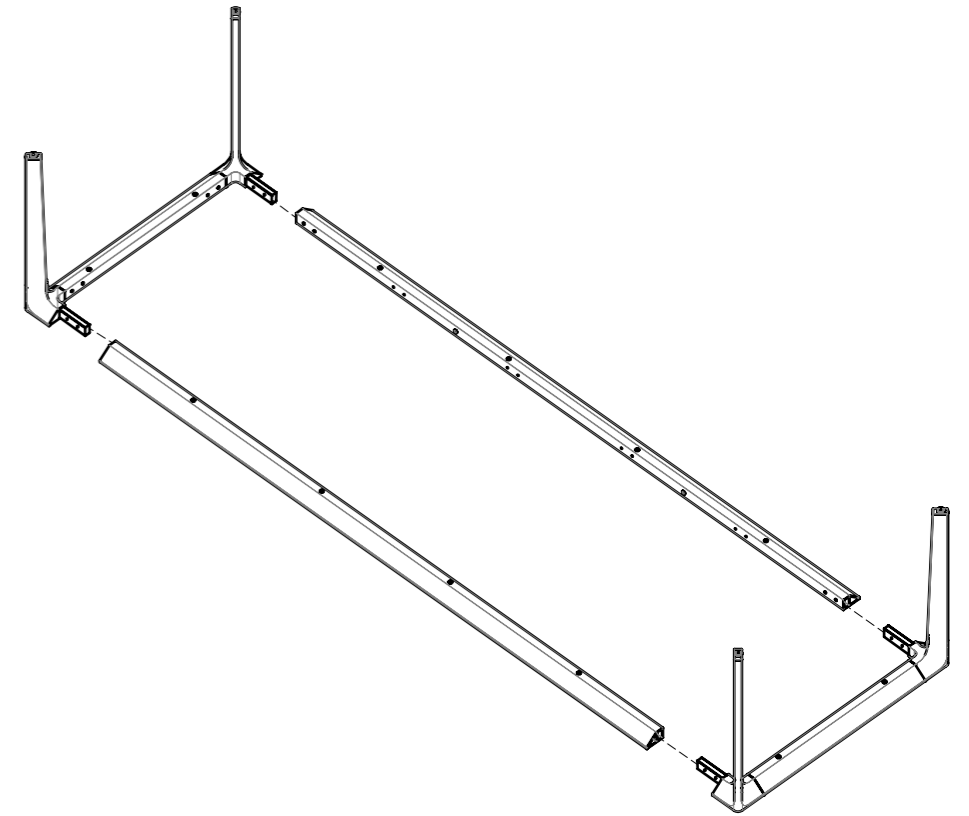

# GLOSTER

7631H / 7621H / 7611H

Carver Dining Table 280 Cm Teak Top With Umbrella Hole  
 Carver Dining Table 220 Cm Teak Top With Umbrella Hole  
 Carver Dining Table 170 Cm Teak Top With Umbrella Hole

1

2

3

4

**MODEL : 7631H**

A  
X16

B  
X16

C

D  
X1

1

C  
X12

**5** MODEL : 7621H

C  
X14

**6** MODEL : 7611H

C  
X12

**7**