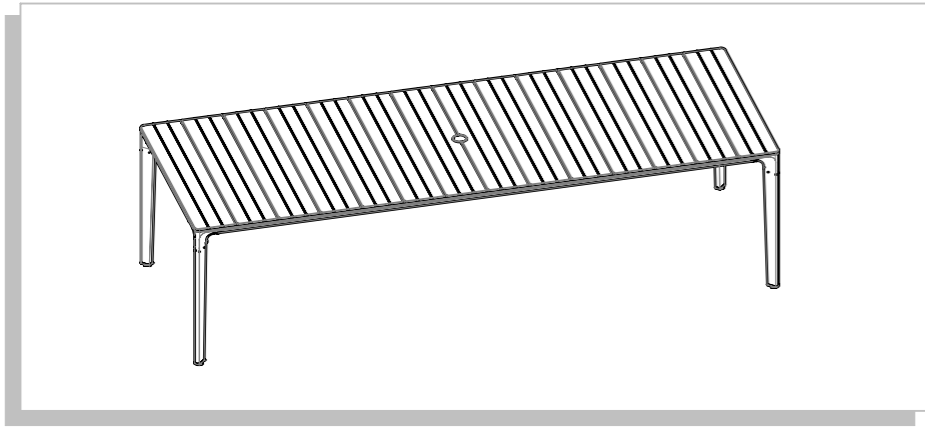

# GLOSTER

7631H / 7621H / 7611H

Carver Dining Table 280 Cm Teak Top With Umbrella Hole  
 Carver Dining Table 220 Cm Teak Top With Umbrella Hole  
 Carver Dining Table 170 Cm Teak Top With Umbrella Hole

1

2

3

4

**MODEL : 7631H**

A  
X16

B  
X16

C