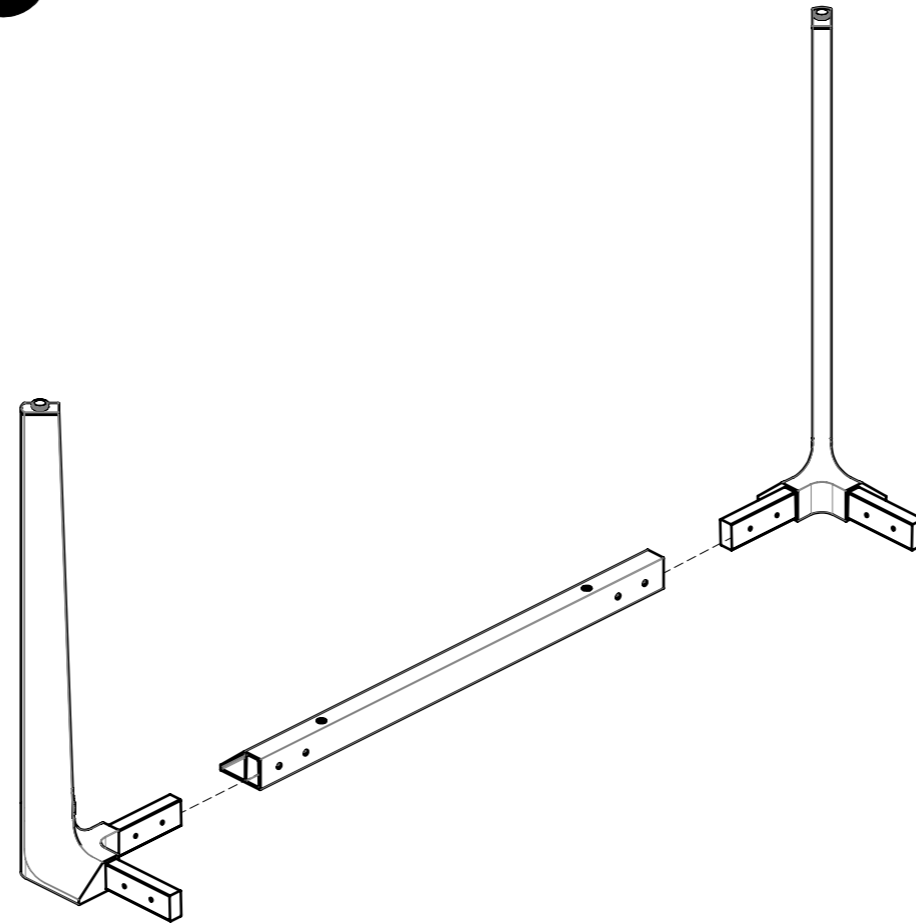

# GLOSTER

7631H / 7621H / 7611H

Carver Dining Table 280 Cm Teak Top With Umbrella Hole  
 Carver Dining Table 220 Cm Teak Top With Umbrella Hole  
 Carver Dining Table 170 Cm Teak Top With Umbrella Hole

1

2

3

4

**MODEL : 7631H**

A  
X16

B  
X16

C

D  
X1

1

C  
X12

**5** MODEL : 7621H

C  
X14

**6** MODEL : 7611H

C  
X12

**7**