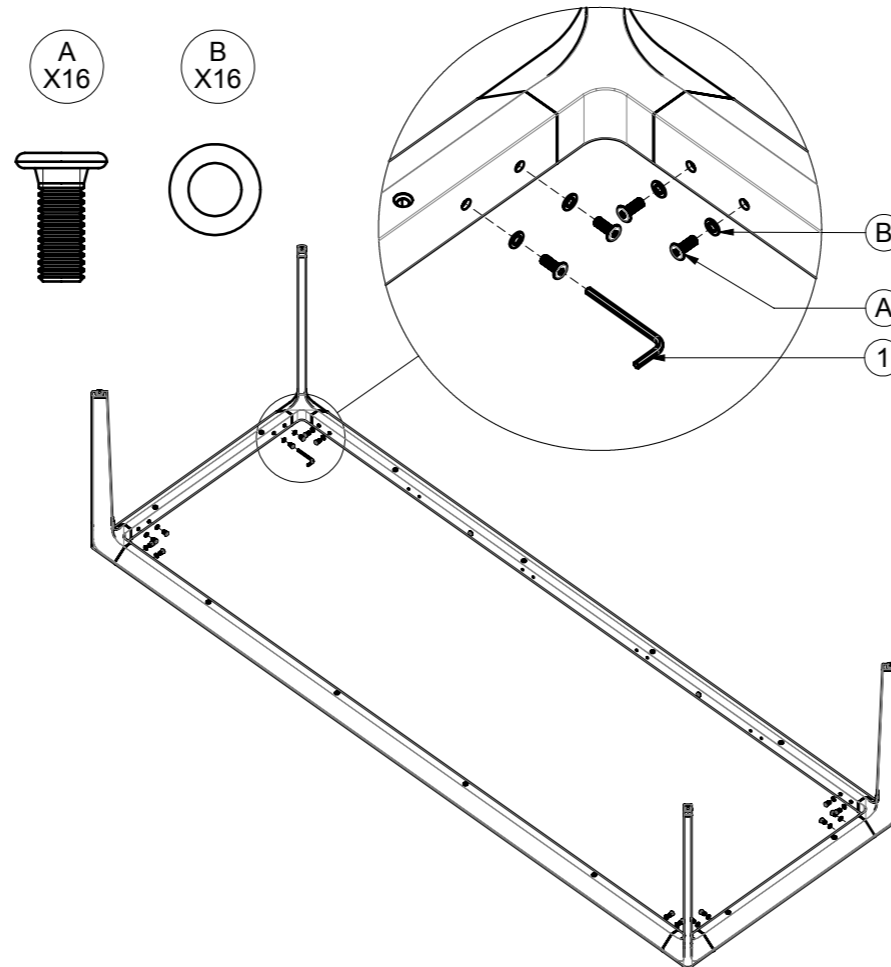

# GLOSTER

7631H / 7621H / 7611H

Carver Dining Table 280 Cm Teak Top With Umbrella Hole  
 Carver Dining Table 220 Cm Teak Top With Umbrella Hole  
 Carver Dining Table 170 Cm Teak Top With Umbrella Hole

1

2

3

4

**MODEL : 7631H**

A  
X16

B  
X16

C

D  
X1

1

C  
X12

**5** MODEL : 7621H

C  
X14

**6** MODEL : 7611H

C  
X12

**7**