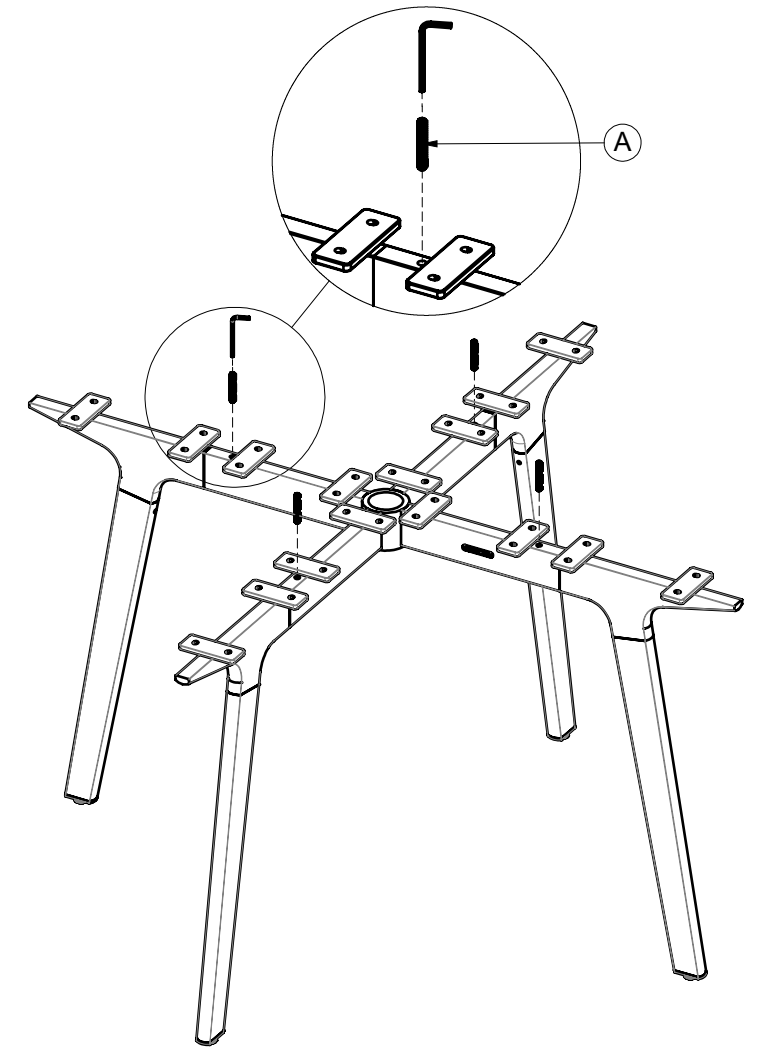

GLOSTER

766F / 766IH

Carver 140 Cm Round Dining Table - Frame
Carver 140 cm Round Dining Table - Teak Top (Umbrella Hole)

1

2

A
x4

A
x4

B
x32

C
x32

D
x1

E
x1

3

B
x32

C
x32

4

5