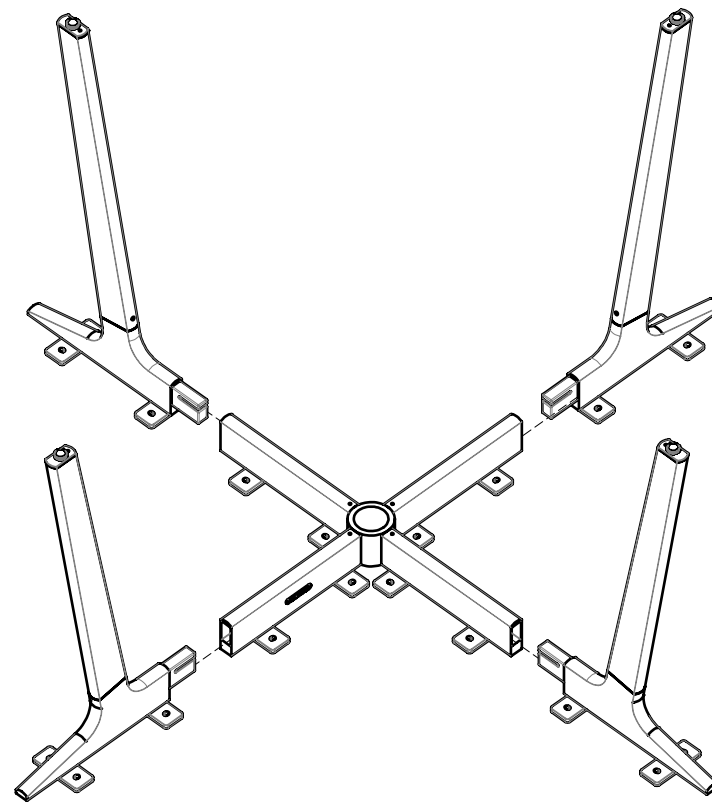

GLOSTER

766F / 766IH

Carver 140 Cm Round Dining Table - Frame
Carver 140 cm Round Dining Table - Teak Top (Umbrella Hole)

1

2

A
x4

A
x4

B
x32

C
x32

D
x1

E
x1

3

B
x32

C
x32

4

5