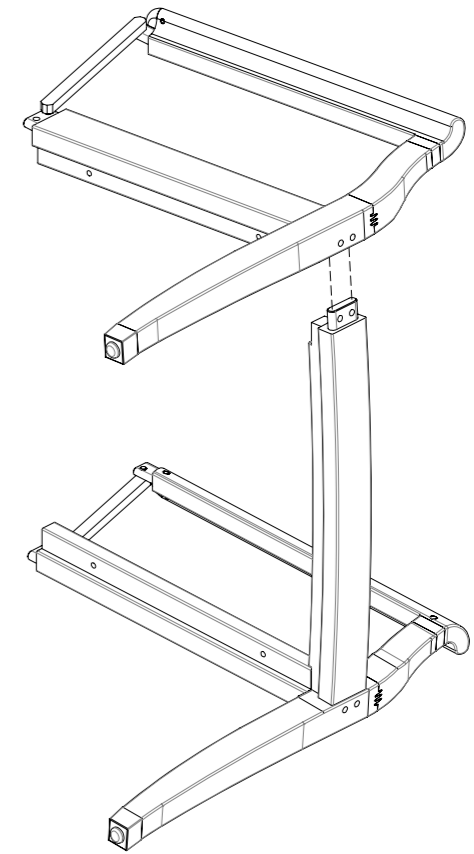

GLOSTER

8001

Arlington Dining Chair With Arm

1

2

3

4

5

B
x4

6