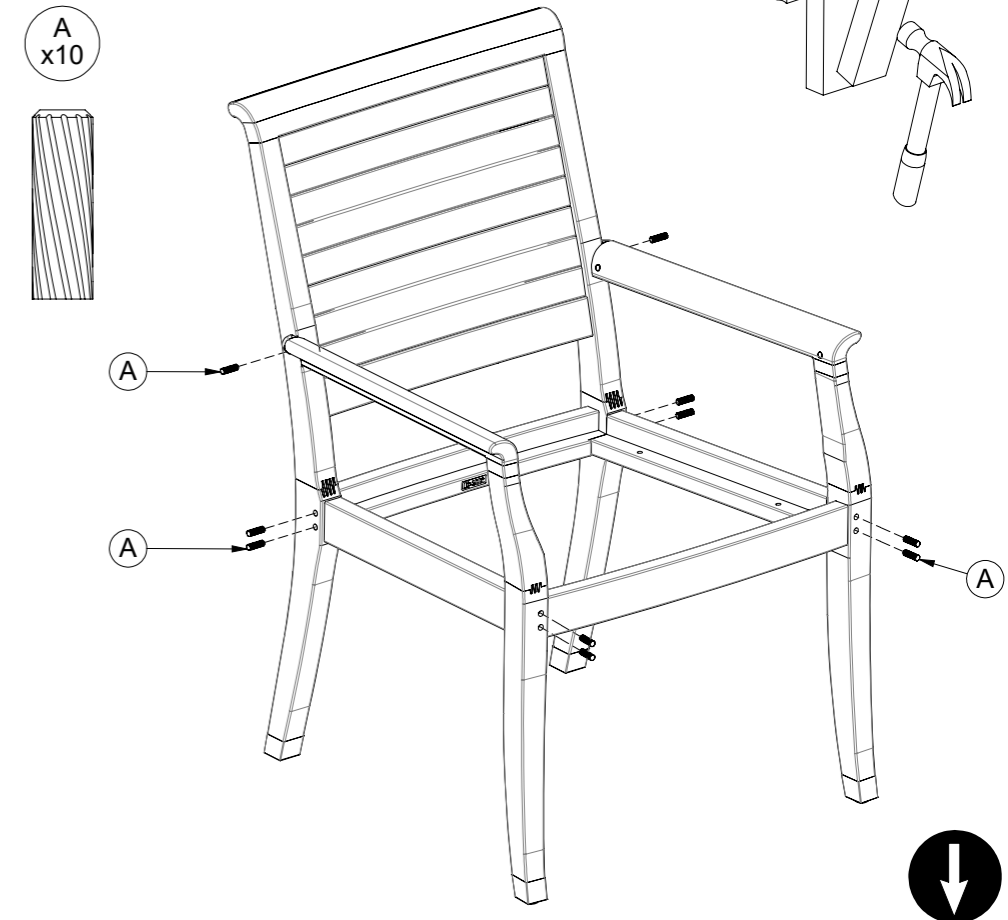

GLOSTER

8001

Arlington Dining Chair With Arm

1

2

3

4

5

B
x4

6