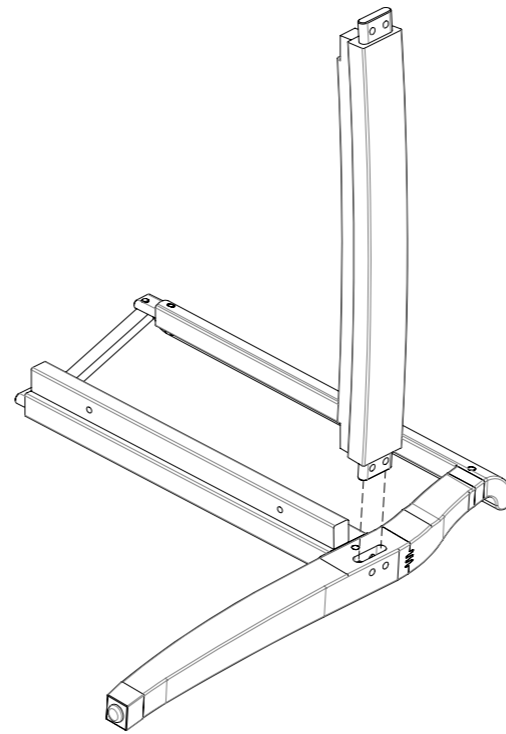

GLOSTER

8001

Arlington Dining Chair With Arm

1

2

3

4

5

B
x4

6