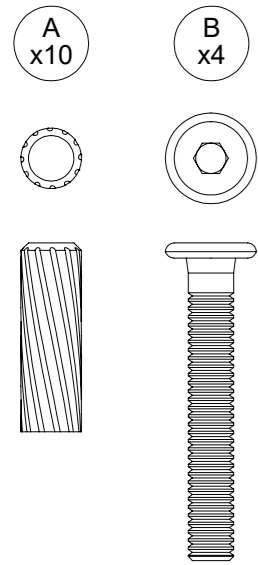

GLOSTER

8001

Arlington Dining Chair With Arm

1

2

3

4

5

B
x4

6