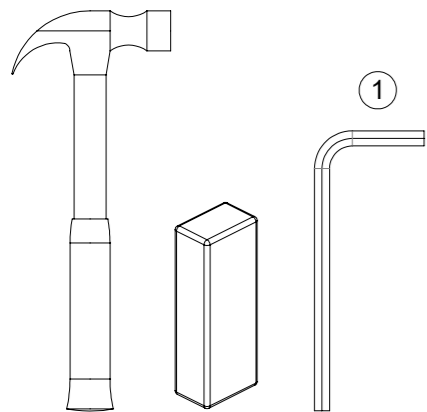

GLOSTER

8001

Arlington Dining Chair With Arm

1

2

3

4

5

B
x4

6