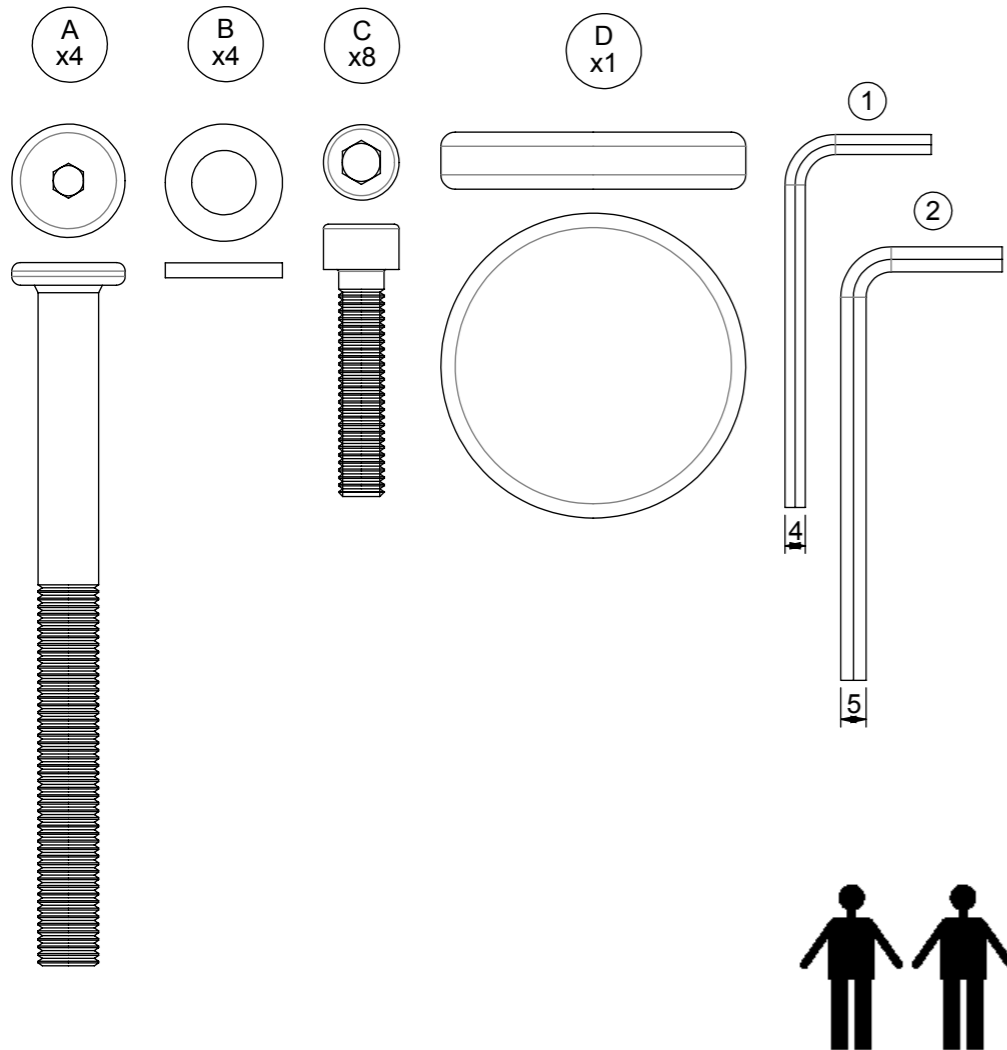

# GLOSTER

8130H Split Dining Table 170cm - Teak Top  
With Umbrella Hole  
8140H Split Dining Table 220cm - Teak Top  
With Umbrella Hole  
8150H Split Dining Table 280cm - Teak Top  
With Umbrella Hole

5

D  
x1