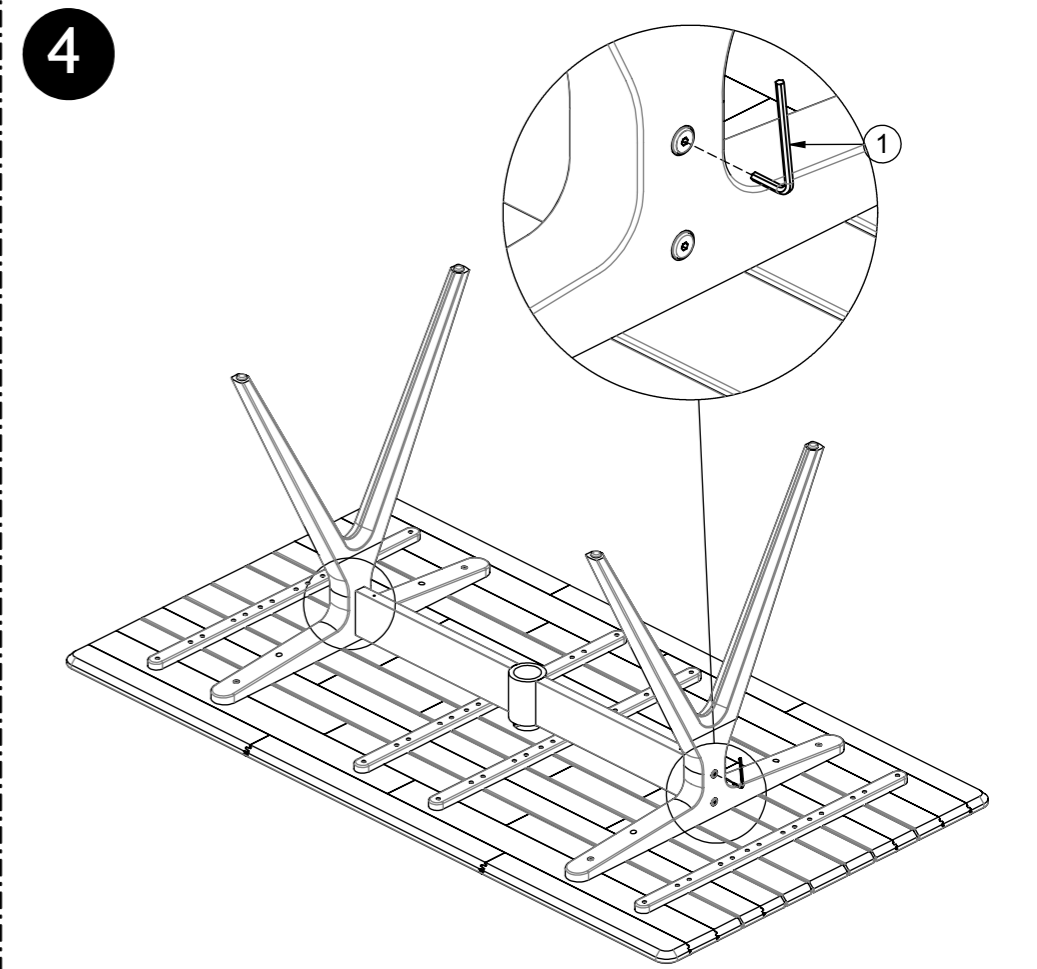

# GLOSTER

8130H Split Dining Table 170cm - Teak Top  
With Umbrella Hole  
8140H Split Dining Table 220cm - Teak Top  
With Umbrella Hole  
8150H Split Dining Table 280cm - Teak Top  
With Umbrella Hole

5

D  
x1