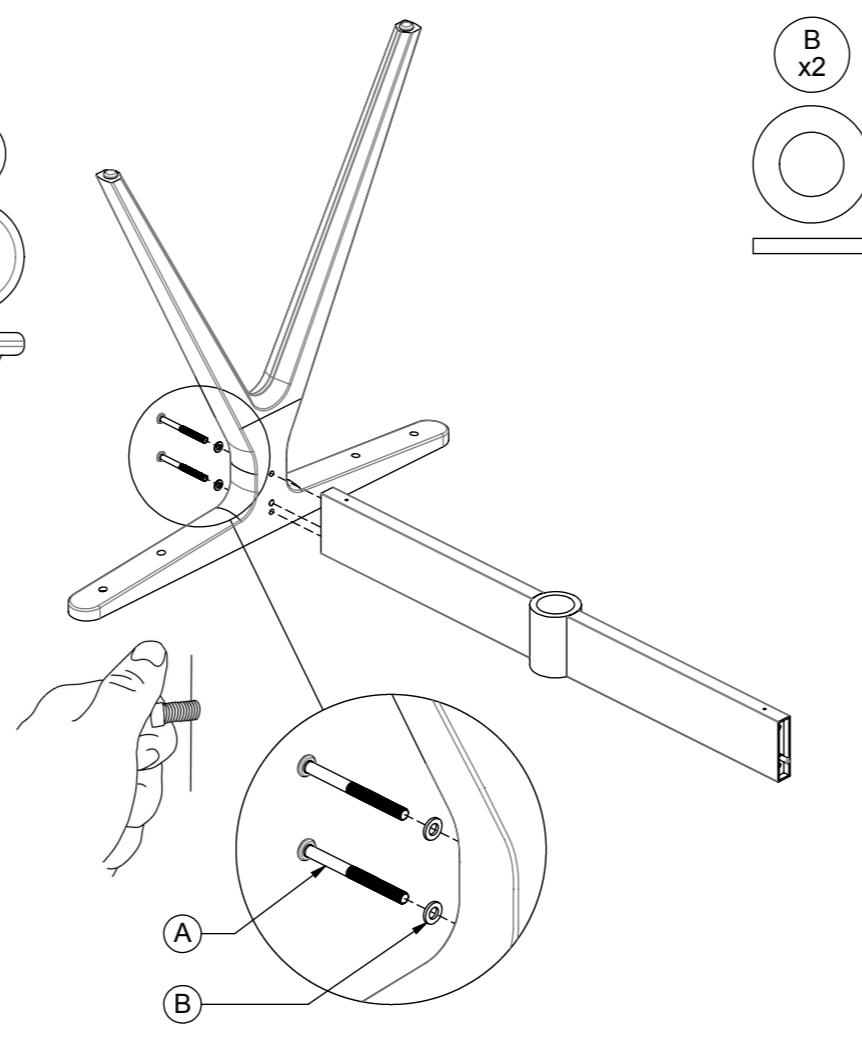

# GLOSTER

8130H Split Dining Table 170cm - Teak Top  
With Umbrella Hole  
8140H Split Dining Table 220cm - Teak Top  
With Umbrella Hole  
8150H Split Dining Table 280cm - Teak Top  
With Umbrella Hole

5

D  
x1