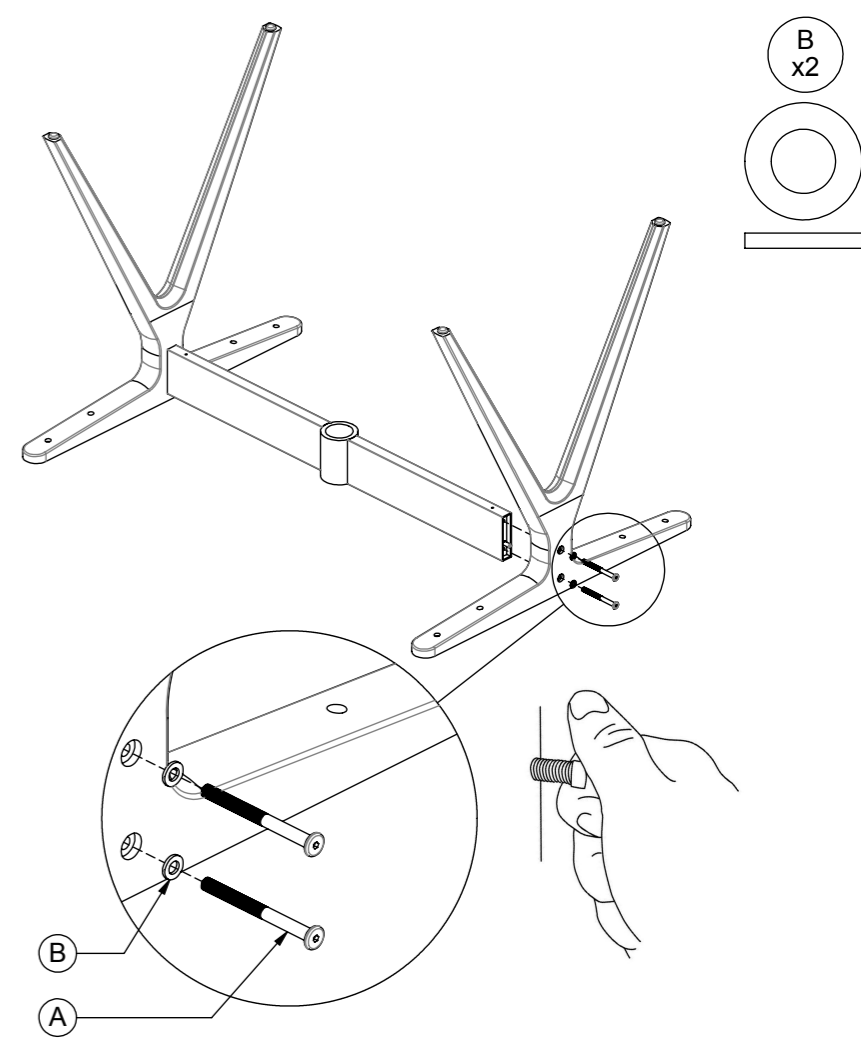

# GLOSTER

8130H Split Dining Table 170cm - Teak Top  
With Umbrella Hole  
8140H Split Dining Table 220cm - Teak Top  
With Umbrella Hole  
8150H Split Dining Table 280cm - Teak Top  
With Umbrella Hole

5

D  
x1