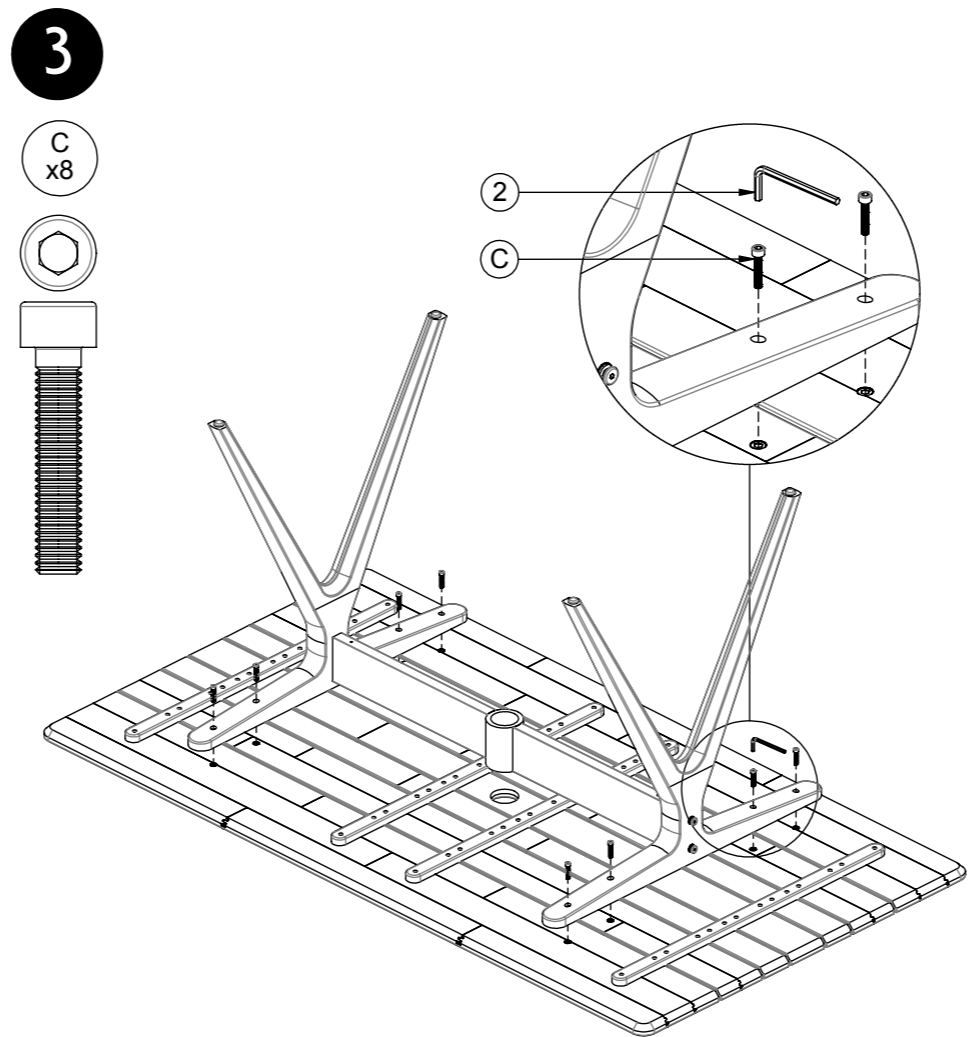

# GLOSTER

8130H Split Dining Table 170cm - Teak Top  
With Umbrella Hole  
8140H Split Dining Table 220cm - Teak Top  
With Umbrella Hole  
8150H Split Dining Table 280cm - Teak Top  
With Umbrella Hole

5

D  
x1