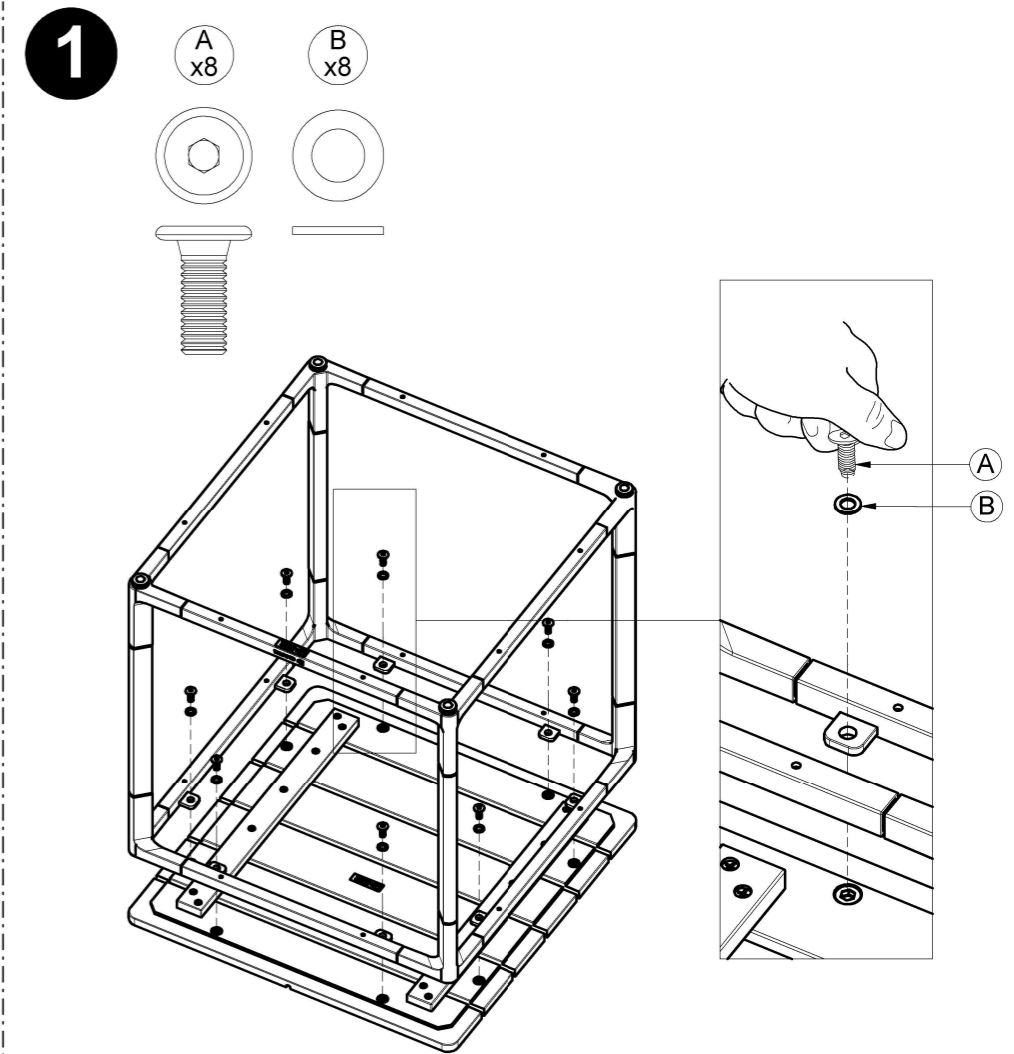

MAYA SIDE TABLE 45 x 45 TEAK

ASSEMBLY GUIDE

 GLOSTER

DISTRIBUTED IN THE USA BY:

Gloster Furniture
1075 Fulp Industrial Road
PO Box 738
South Boston
VA 24592
USA

DISTRIBUTED IN EUROPE AND ROW BY:

Gloster Furniture GmbH
Zeppelinsrasse 22
21337 Luneburg
Germany
Tel. +49 (0)4131 287530