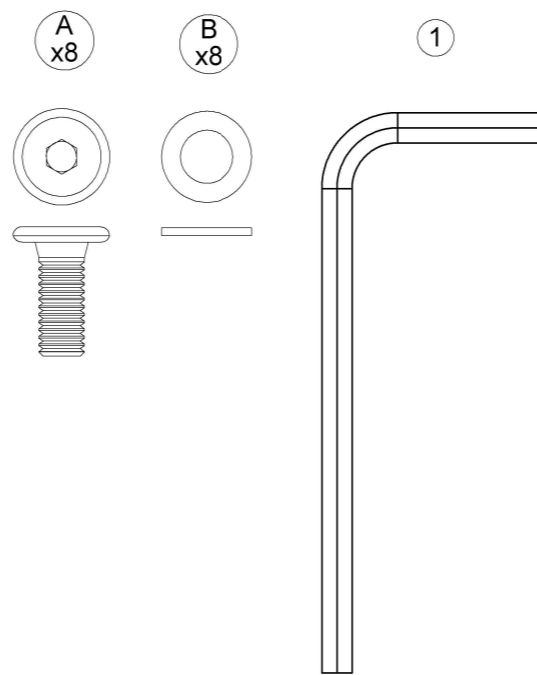

MAYA SIDE TABLE 45 x 45 TEAK

ASSEMBLY GUIDE

 GLOSTER

DISTRIBUTED IN THE USA BY:

Gloster Furniture
1075 Fulp Industrial Road
PO Box 738
South Boston
VA 24592
USA

DISTRIBUTED IN EUROPE AND ROW BY:

Gloster Furniture GmbH
Zeppelinsrasse 22
21337 Luneburg
Germany
Tel. +49 (0)4131 287530