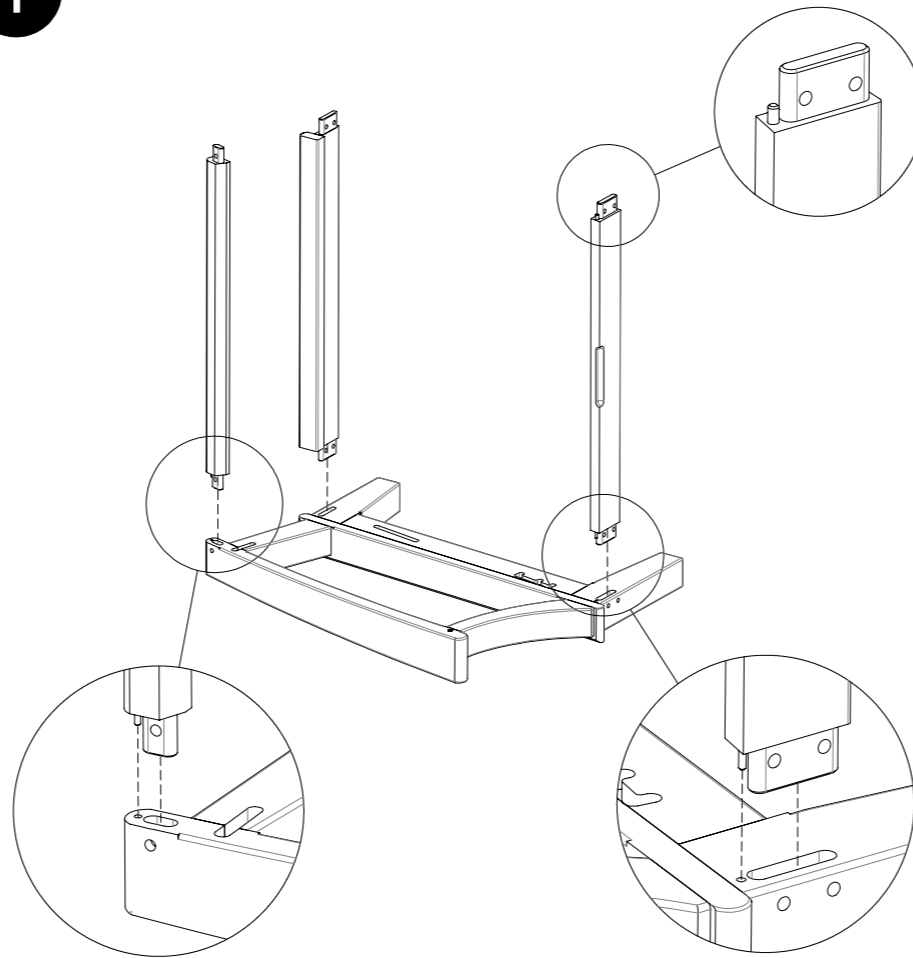

GLOSTER

220

Ventura Deep Seating Reclining Armchair

1

2

A
x2

B
x8

3

4

A
x2

B
x8