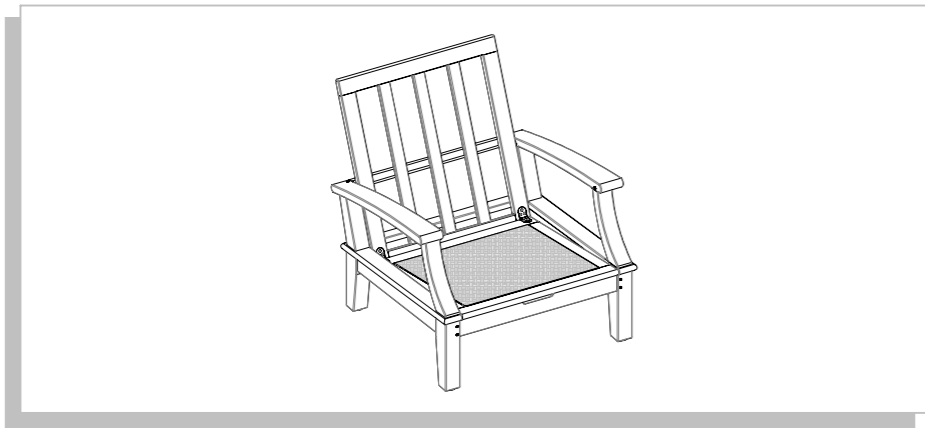

GLOSTER

220

Ventura Deep Seating Reclining Armchair

1

2

A
x2

B
x8

3

4

A
x2

B
x8