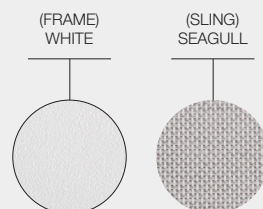

FRAME / SLING COLOUR