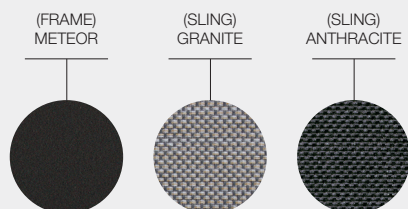

ARTICLE NUMBERS

8202MGN	: Meteor Frame / Granite Sling
8202MAN	: Meteor Frame / Anthracite Sling
8202WSG	: White Frame / Seagull Sling

MATERIALS
Natural finish teak & powder coated aluminium & stainless steel frame. Sling seat & back.

FRAME / SLING COLOUR

TEAK FINISH