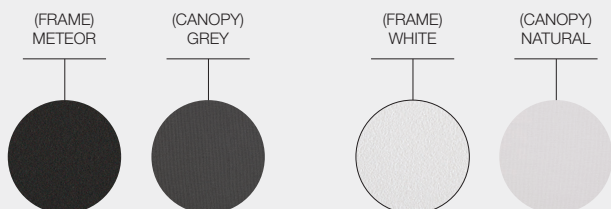

FRAME / CANOPY COLOUR

FRAME / CANOPY COLOUR

WIND SPEED / RECOMMENDED BASES

FREESTANDING PARASOL

< 18 mph (Moderate)	110lb
19-24 mph (Fresh)	110lb
> 25mph (Strong)	220lb

PARASOL FITTED IN BRISTOL TABLE

< 18 mph (Moderate)	33lb
19-24 mph (Fresh)	33lb