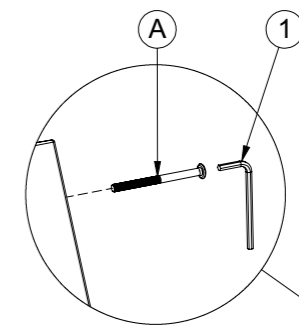

# GLOSTER

1820 / 1821

Maze Lounge Chair - Strap / Woven

1

A  
x4

B  
x8

1

2

A  
x2

3

A  
x2

4

B  
x8

5