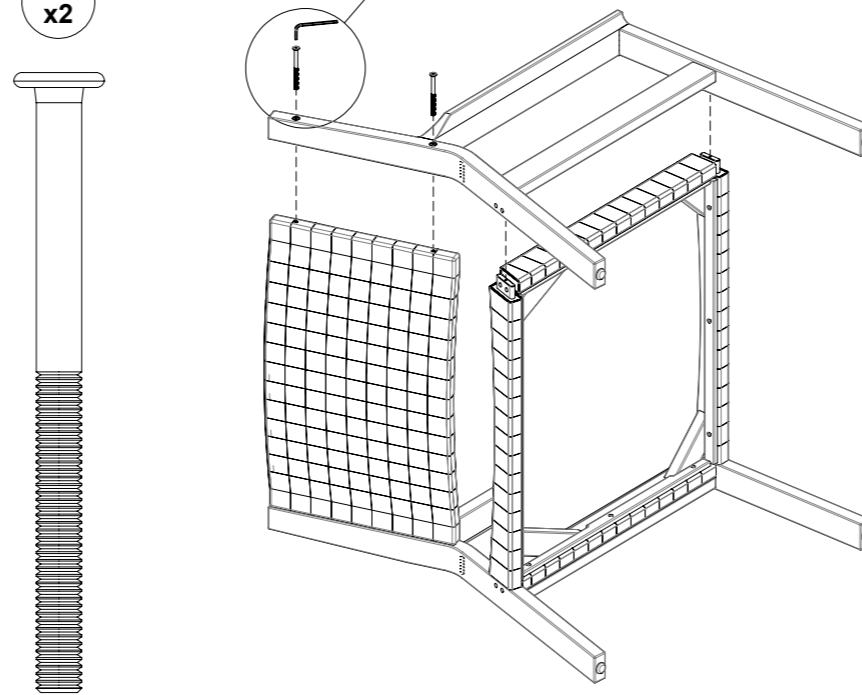

# GLOSTER

1820 / 1821

Maze Lounge Chair - Strap / Woven

1

A  
x4

B  
x8

1

2

A  
x2

3

A  
x2

4

B  
x8

5