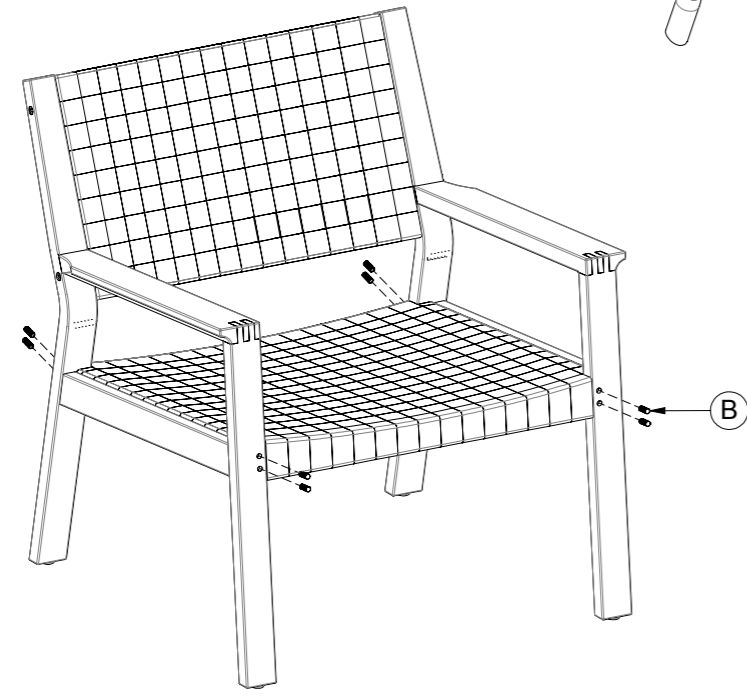

# GLOSTER

1820 / 1821

Maze Lounge Chair - Strap / Woven

1

A  
x4

B  
x8

1

2

A  
x2

3

A  
x2

4

B  
x8

5