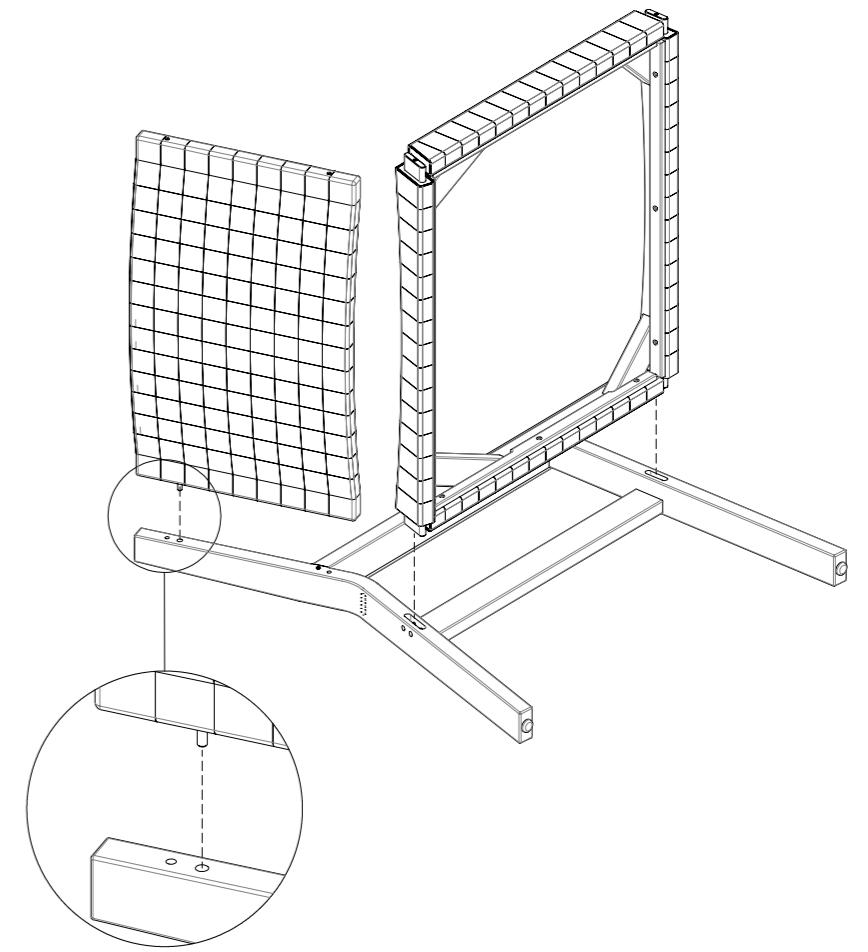

# GLOSTER

1820 / 1821

Maze Lounge Chair - Strap / Woven

1

A  
x4

B  
x8

1

2

A  
x2

3

A  
x2

4

B  
x8

5