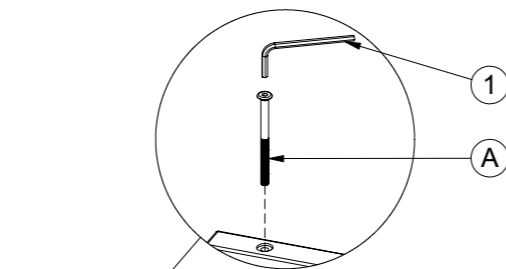

GLOSTER

1820 / 1821

Maze Lounge Chair - Strap / Woven

1

A
x4

B
x8

1

2

A
x2

3

A
x2