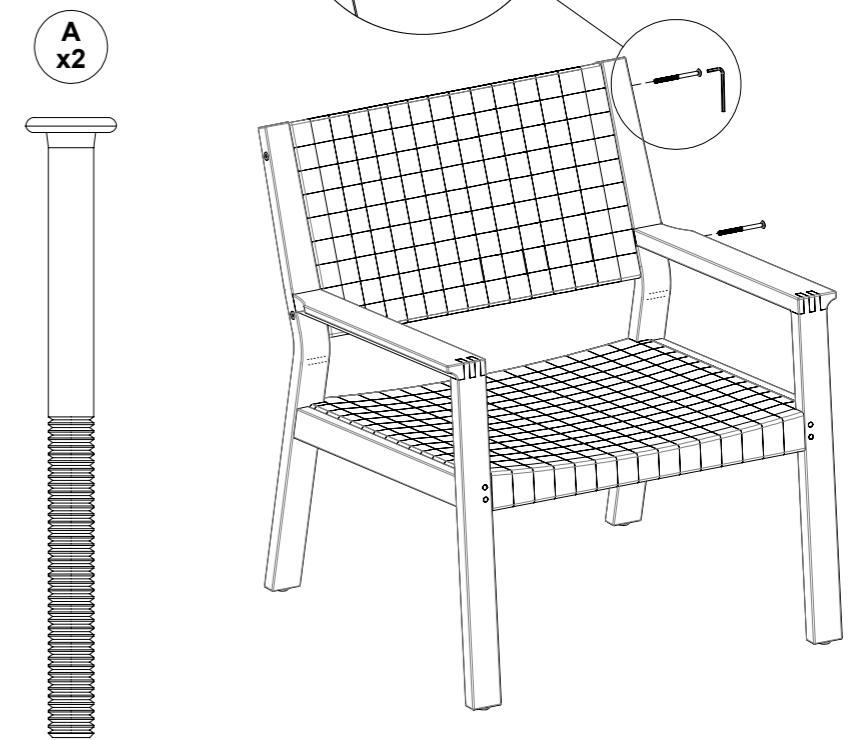

# GLOSTER

1820 / 1821

Maze Lounge Chair - Strap / Woven

1

A  
x4

B  
x8

1

2

A  
x2

3

A  
x2

4

B  
x8

5