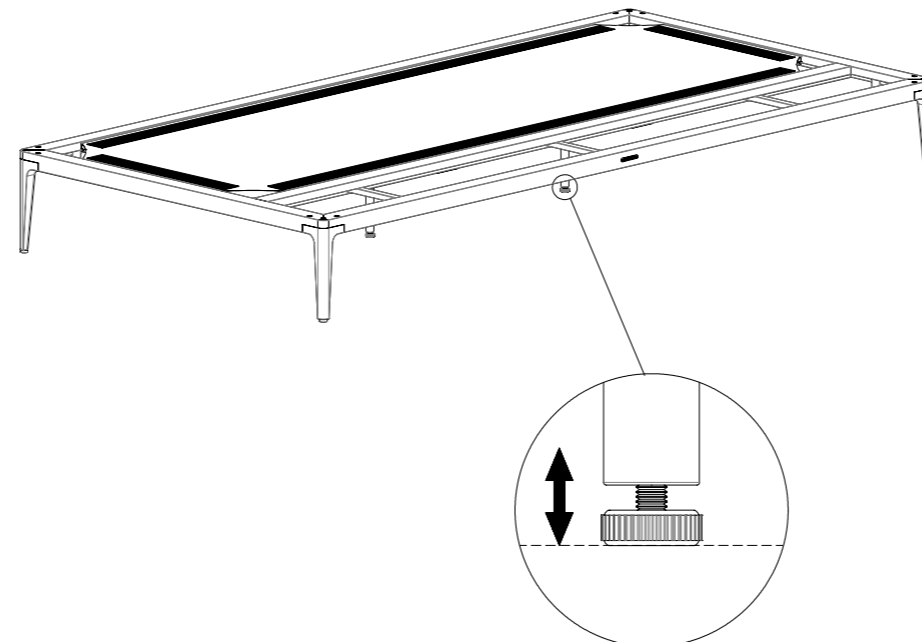

710F

Grid Base Frame 206 cm x 103 cm

1

2

3

4

LINKAGE

D x2

7106
Grid 180 cm x 26 cm Teak Platform

1

A
X3

B
X3

A

B

1

A
X3