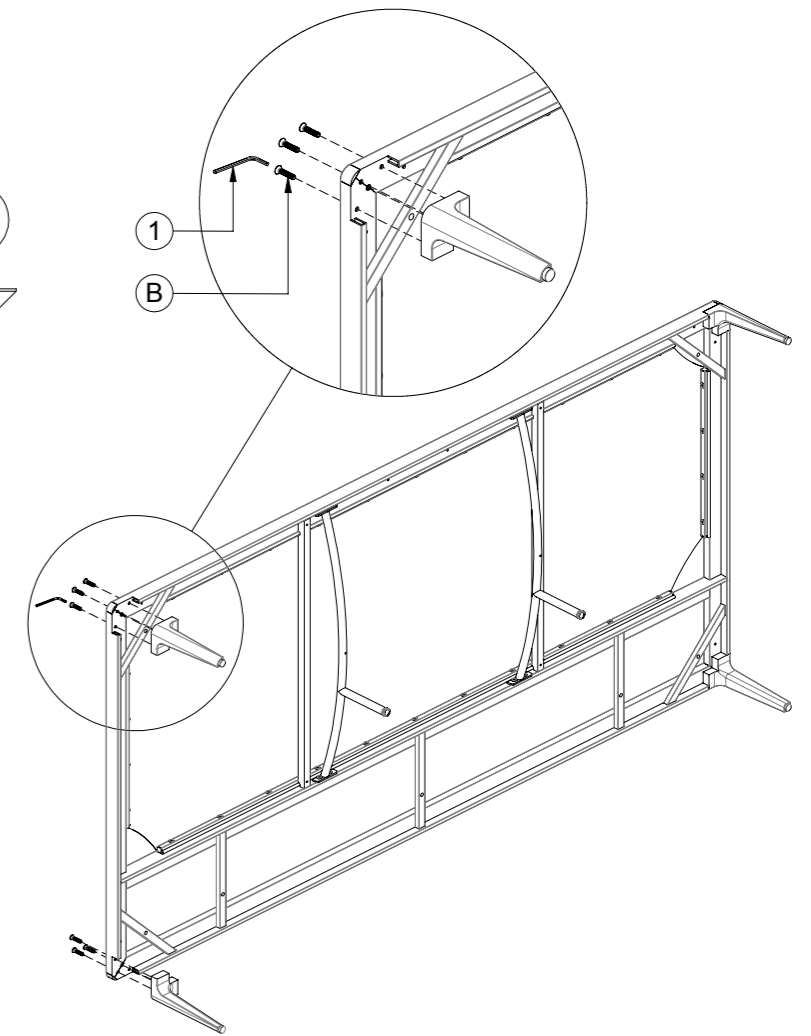

710F

Grid Base Frame 206 cm x 103 cm

1

2

3

4

LINKAGE

D x2

7106
Grid 180 cm x 26 cm Teak Platform

1

A
X3

B
X3

A

B

1

A
X3

B
X3

1

6

GLOSTER

Grid Back Cushion And Arm Cushion

Assembly Instruction