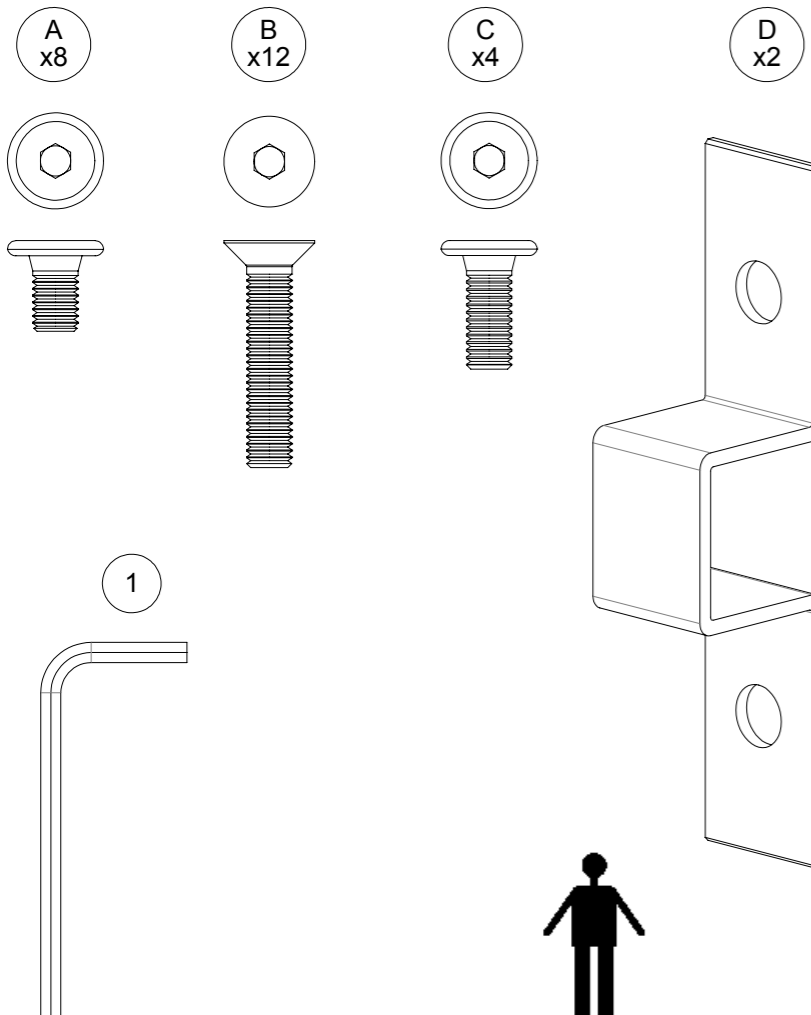

710F

Grid Base Frame 206 cm x 103 cm

1

2

3

4

LINKAGE

D x2

7106
Grid 180 cm x 26 cm Teak Platform

1

A
X3

B
X3

A

B

1

A
X3

B
X3

1

6

GLOSTER

Grid Back Cushion And Arm Cushion

Assembly Instruction