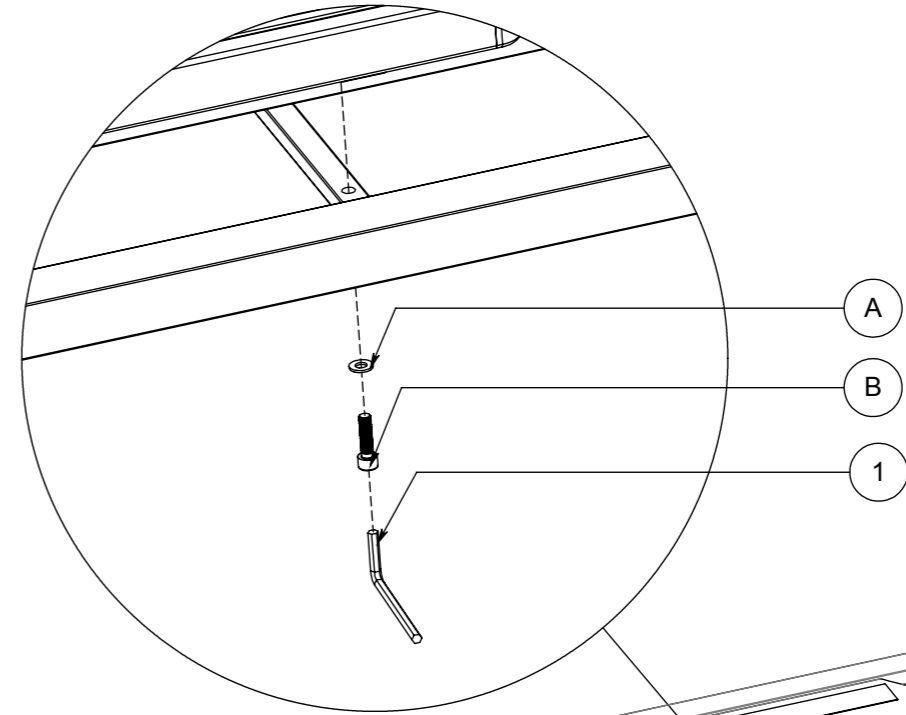

710F

Grid Base Frame 206 cm x 103 cm

1

2

3

4

LINKAGE

D x2

7106
Grid 180 cm x 26 cm Teak Platform

1

A
X3

B
X3

A

B

1

A
X3