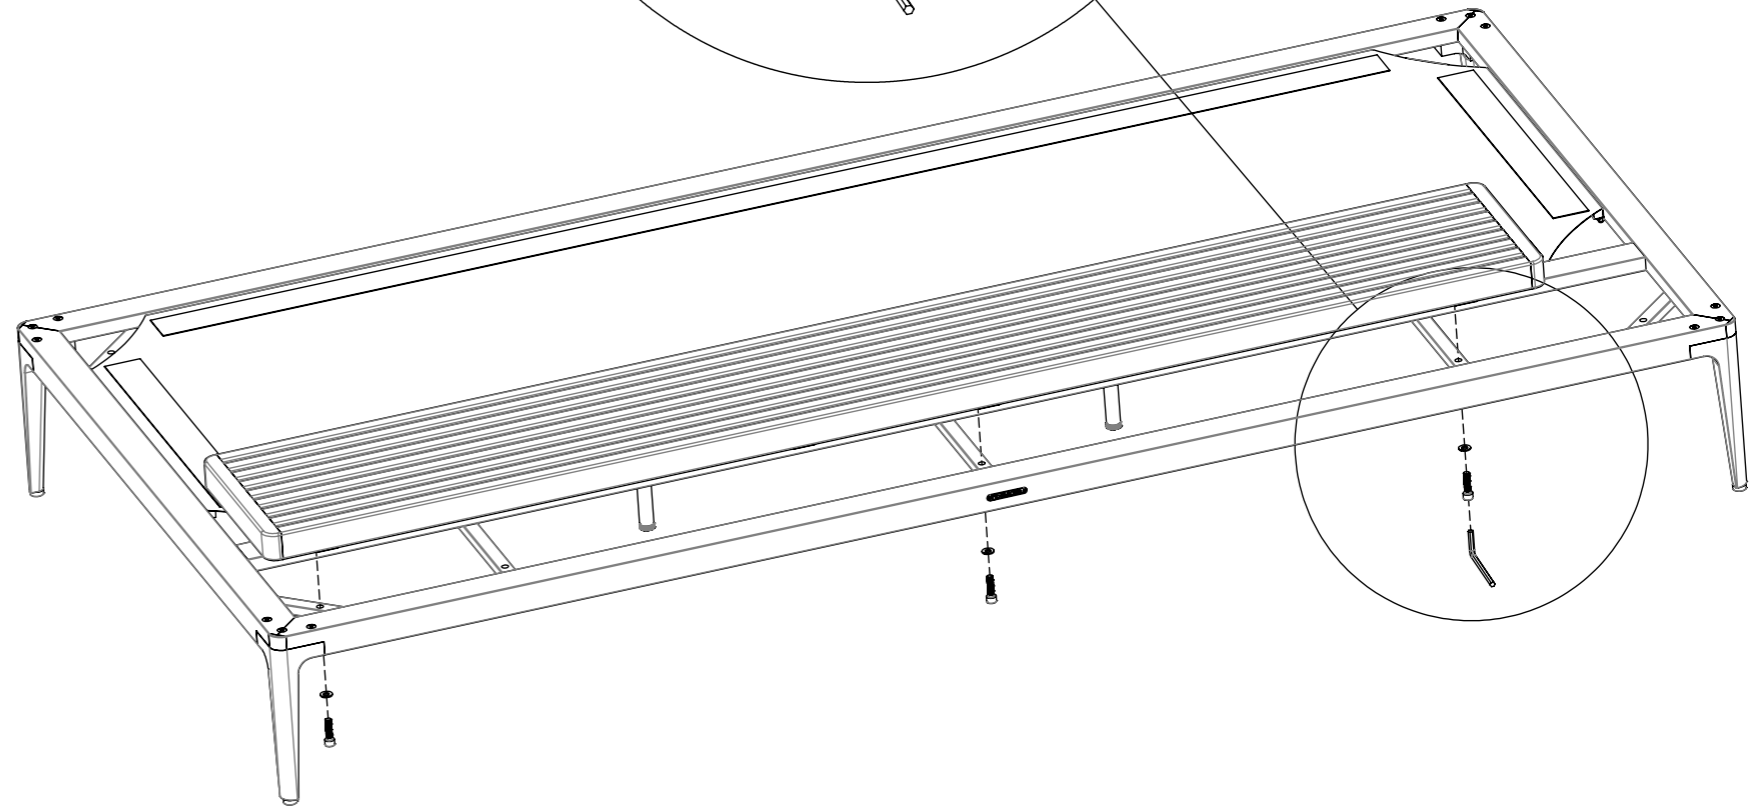

710F

Grid Base Frame 206 cm x 103 cm

1

2

3

4

LINKAGE

D x2

7106
Grid 180 cm x 26 cm Teak Platform

1

A
X3

B
X3

A

B

1

A
X3

B
X3

1

6

GLOSTER

Grid Back Cushion And Arm Cushion

Assembly Instruction