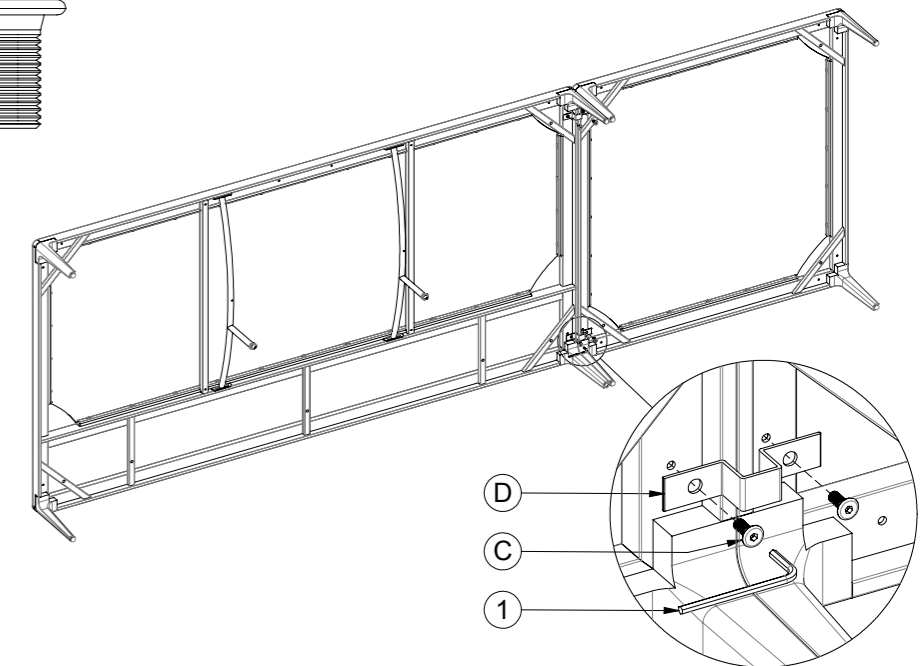

710F

Grid Base Frame 206 cm x 103 cm

1

2

3

4

LINKAGE

D x2

7106
Grid 180 cm x 26 cm Teak Platform

1

A
X3

B
X3

A

B

1

A
X3