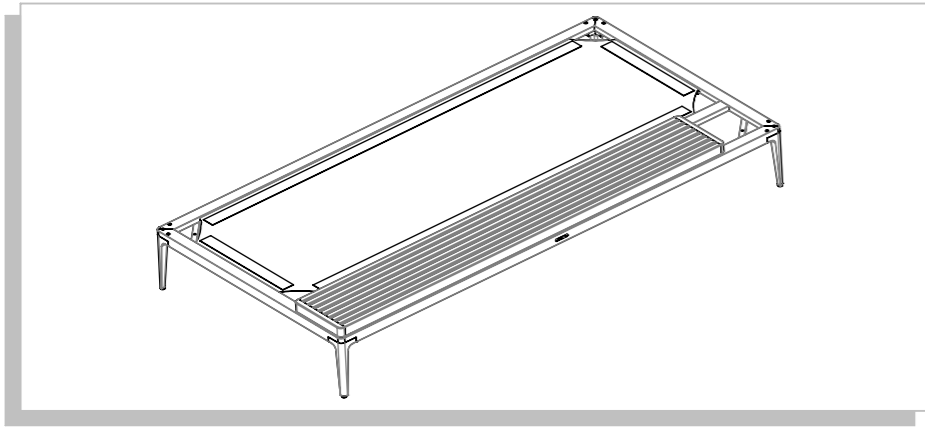

710F

Grid Base Frame 206 cm x 103 cm

1

2

3

4

LINKAGE

D x2

7106
Grid 180 cm x 26 cm Teak Platform

1

A
X3

B
X3

A

B

1

A
X3