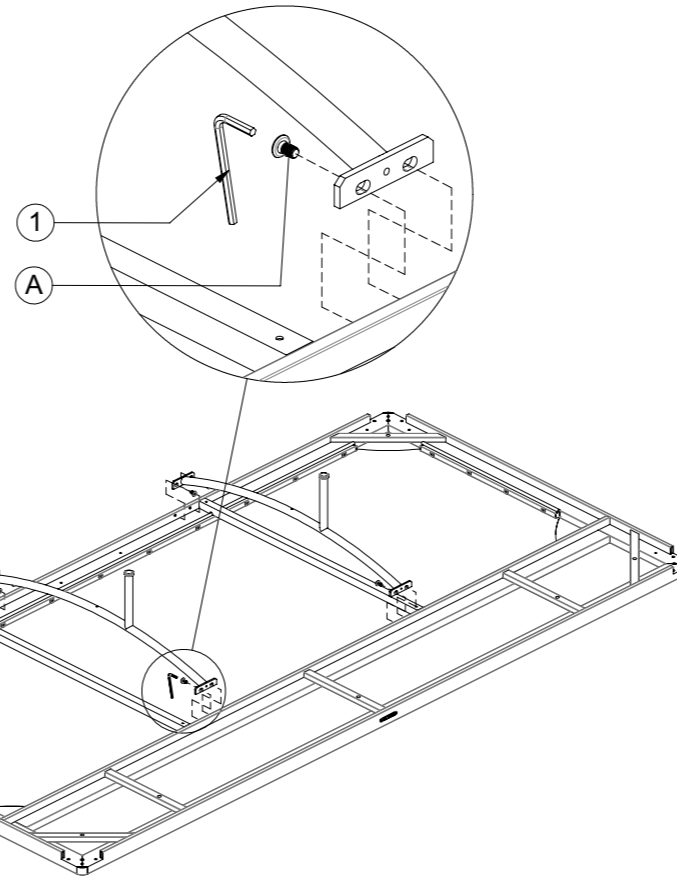

710F

Grid Base Frame 206 cm x 103 cm

1

2

3

4

LINKAGE

D x2

7106
Grid 180 cm x 26 cm Teak Platform

1

A
X3

B
X3

A

B

1

A
X3