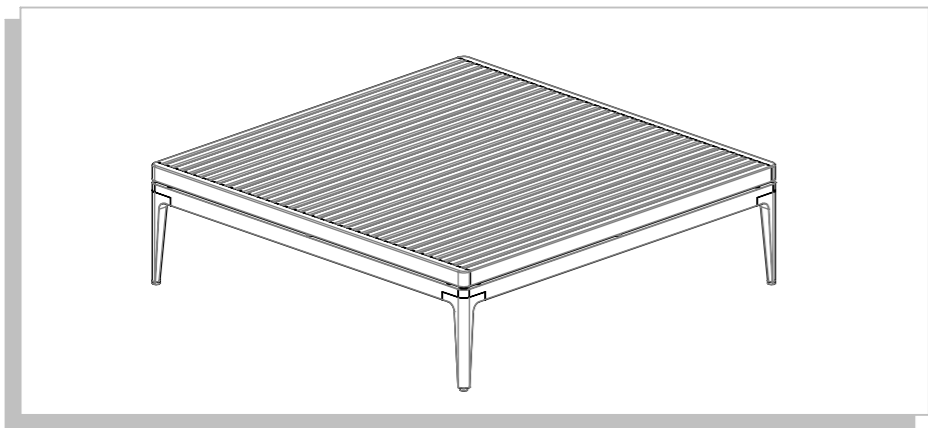

719F

Grid Large Coffee Table - Frame Only

1

A
x12

A
x12

B
x4

C
x2

LINKAGE

B
x4

C
x2

7116

Grid 103 cm x 103 cm Table Top

1

A
X4

B
X4

A