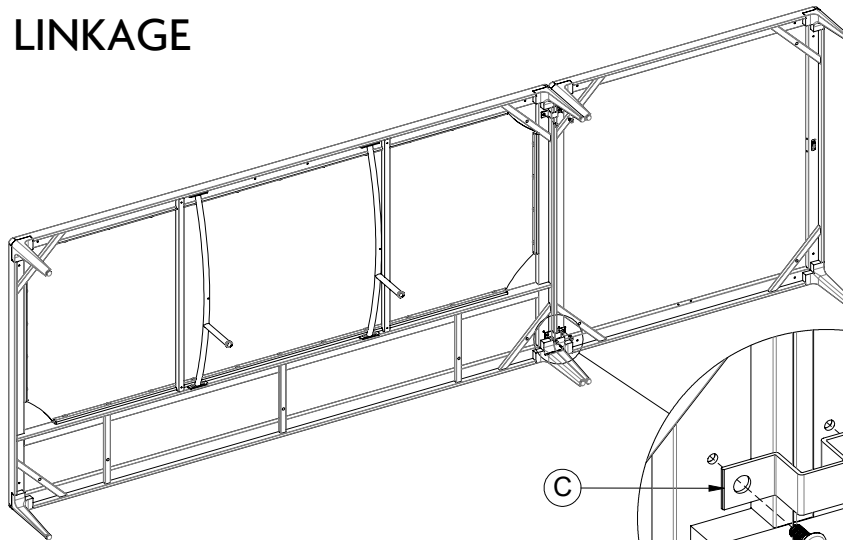

719F

Grid Large Coffee Table - Frame Only

1

A
x12

A
x12

B
x4

C
x2

LINKAGE

B
x4

C
x2

7116

Grid 103 cm x 103 cm Table Top

1

A
X4

B
X4

A