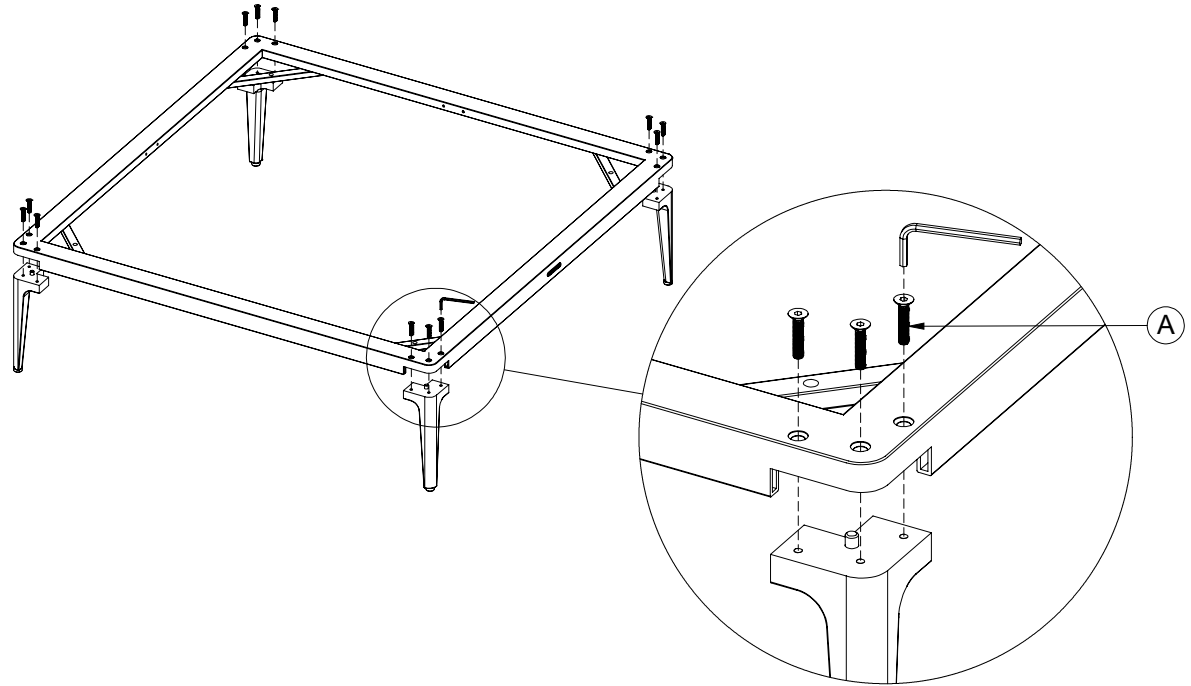

719F

Grid Large Coffee Table - Frame Only

1

A
x12

A
x12

B
x4

C
x2

LINKAGE

B
x4

C
x2

7116

Grid 103 cm x 103 cm Table Top

1

A
X4

B
X4

A