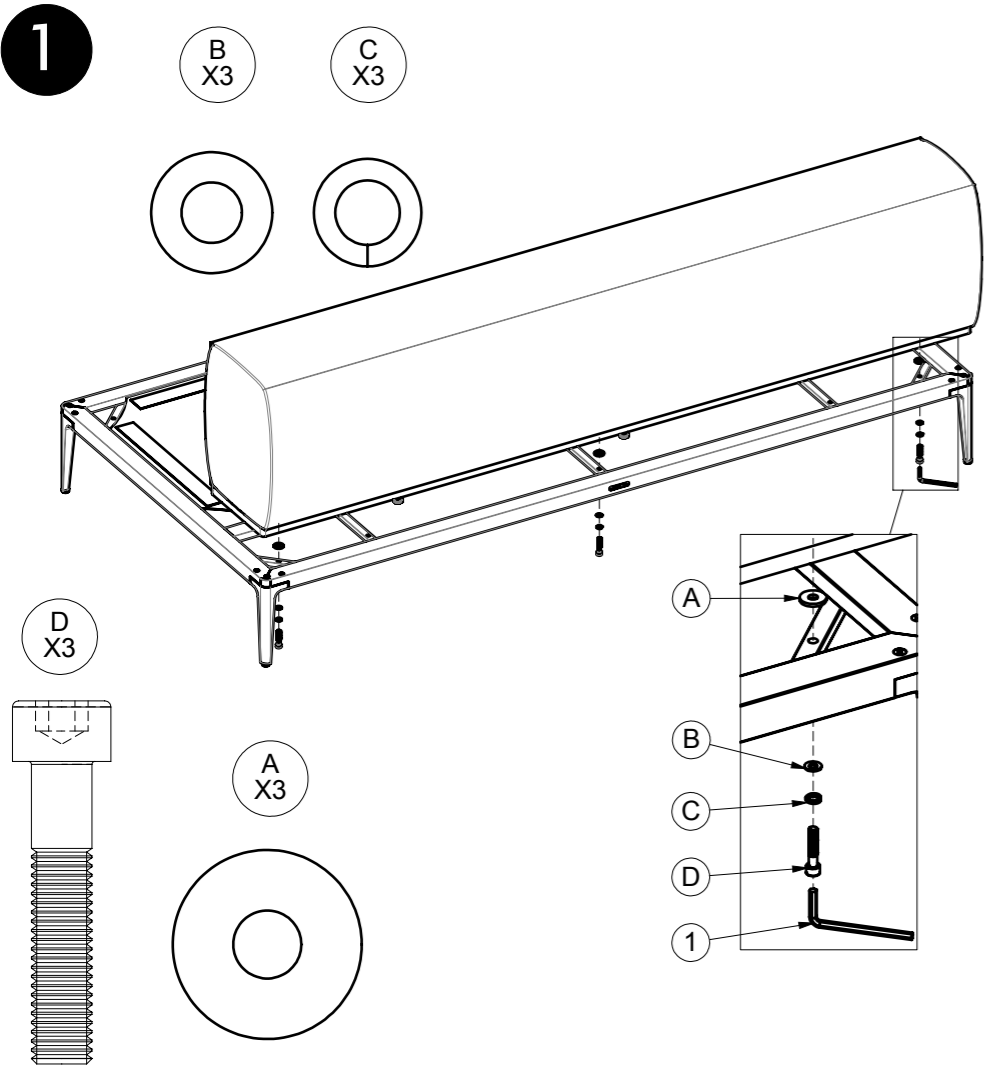

GLOSTER

714F
Grid Chill Unit Frame Only

1

A
x12

2

B
x2

LINKAGE 1

C
x4

D
x2

LINKAGE 2

E
x4

C
x8

GLOSTER

Grid Back Cushion And Arm Cushion

Assembly Instruction

 www.gloster.com