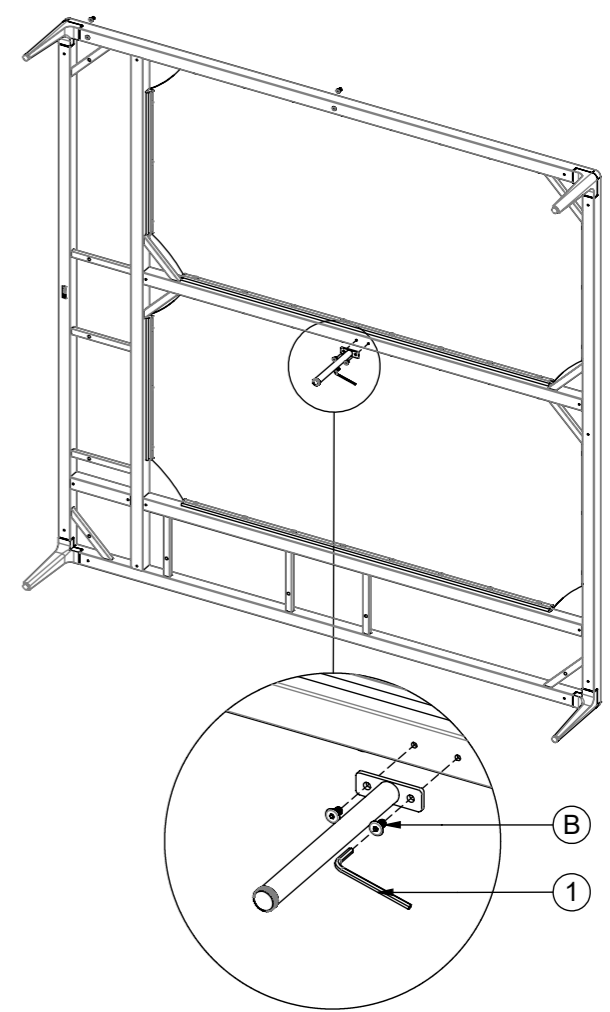

GLOSTER

714F
Grid Chill Unit Frame Only

1

A
x12

2

B
x2

LINKAGE 1

C
x4

D
x2

LINKAGE 2

E
x4

C
x8

GLOSTER

Grid Back Cushion And Arm Cushion

Assembly Instruction

 www.gloster.com