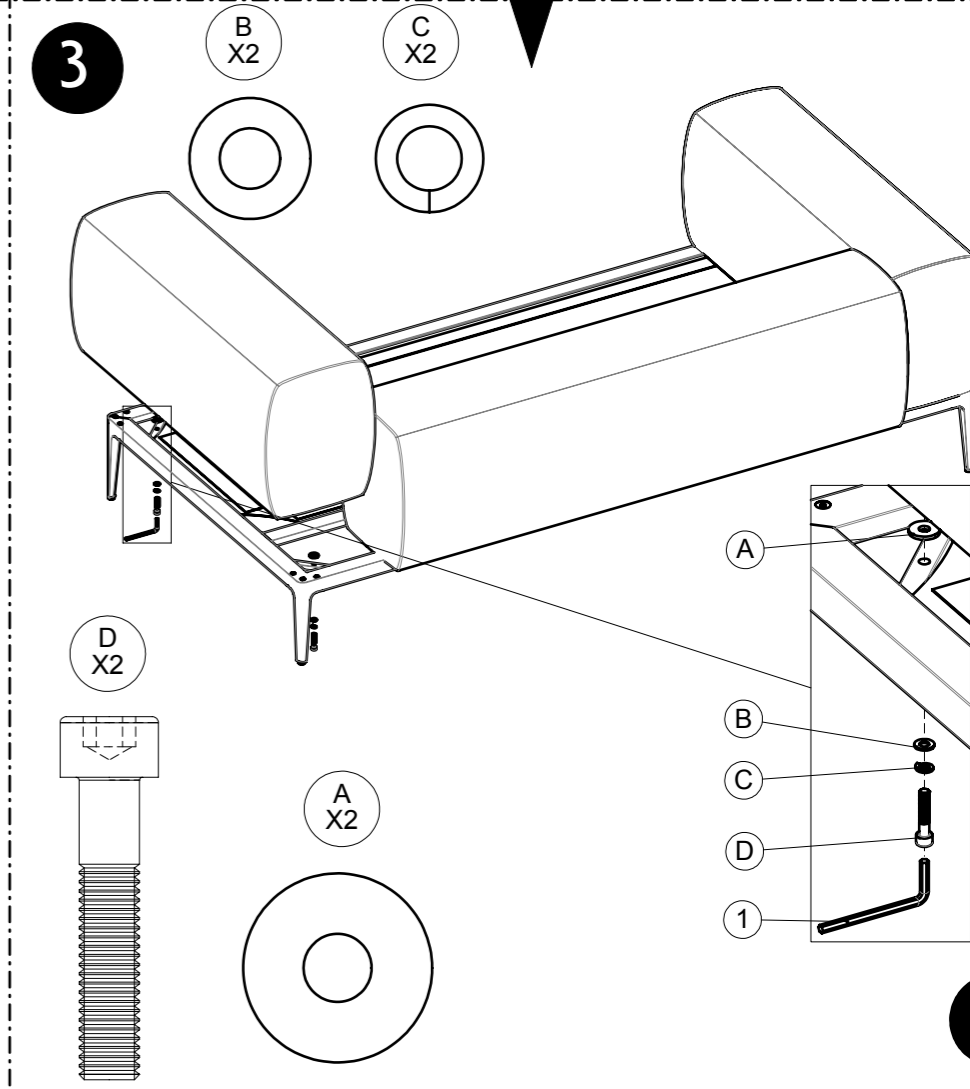

GLOSTER

714F
Grid Chill Unit Frame Only

1

A
x12

2

B
x2

LINKAGE 1

C
x4

D
x2

LINKAGE 2

E
x4

C
x8

GLOSTER

Grid Back Cushion And Arm Cushion

Assembly Instruction

 www.gloster.com