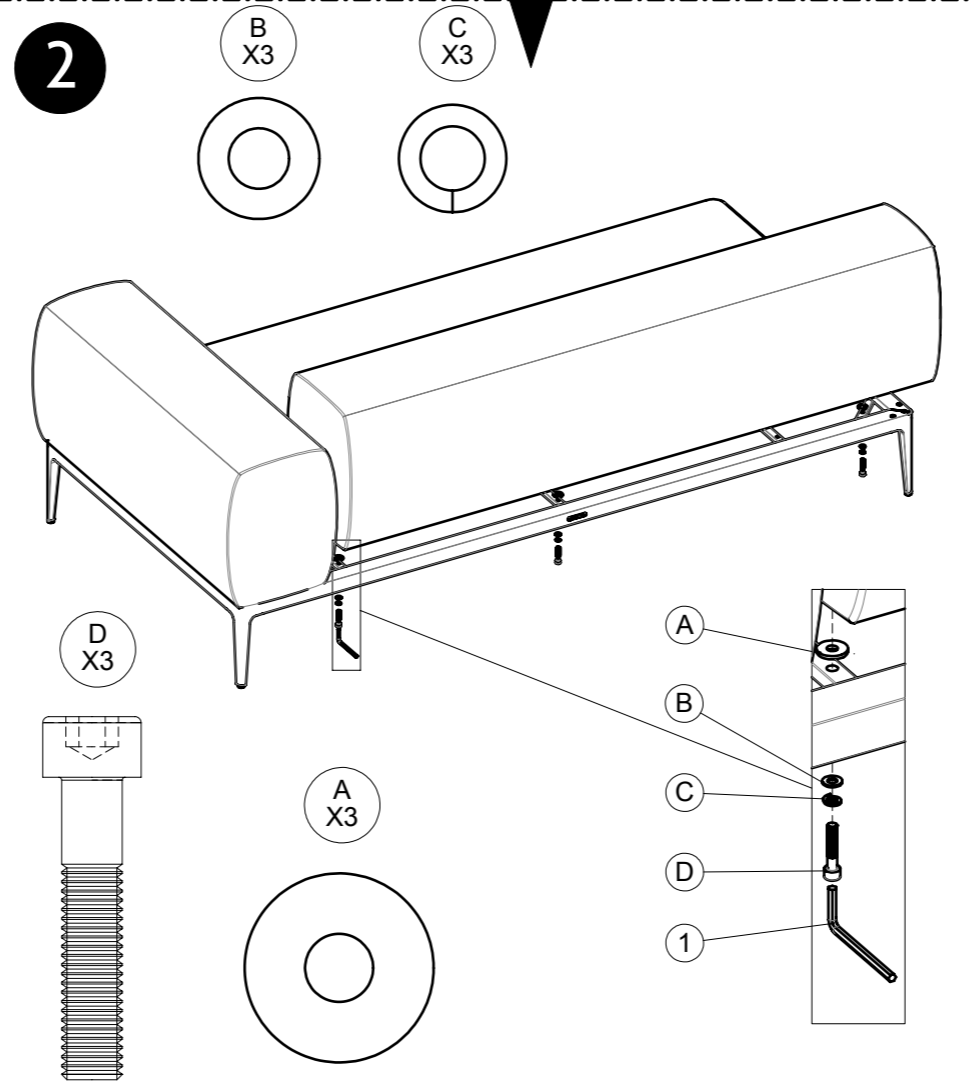

GLOSTER

714F
Grid Chill Unit Frame Only

1

A
x12

2

B
x2

LINKAGE 1

C
x4

D
x2

LINKAGE 2

E
x4

C
x8

GLOSTER

Grid Back Cushion And Arm Cushion

Assembly Instruction

 www.gloster.com