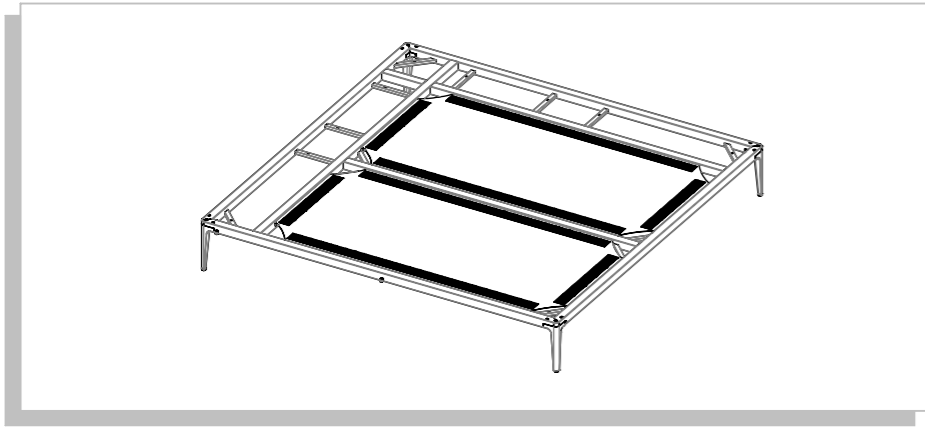

GLOSTER

714F
Grid Chill Unit Frame Only

1

A
x12

2

B
x2

LINKAGE 1

C
x4

D
x2

LINKAGE 2

E
x4

C
x8

GLOSTER

Grid Back Cushion And Arm Cushion

Assembly Instruction

 www.gloster.com