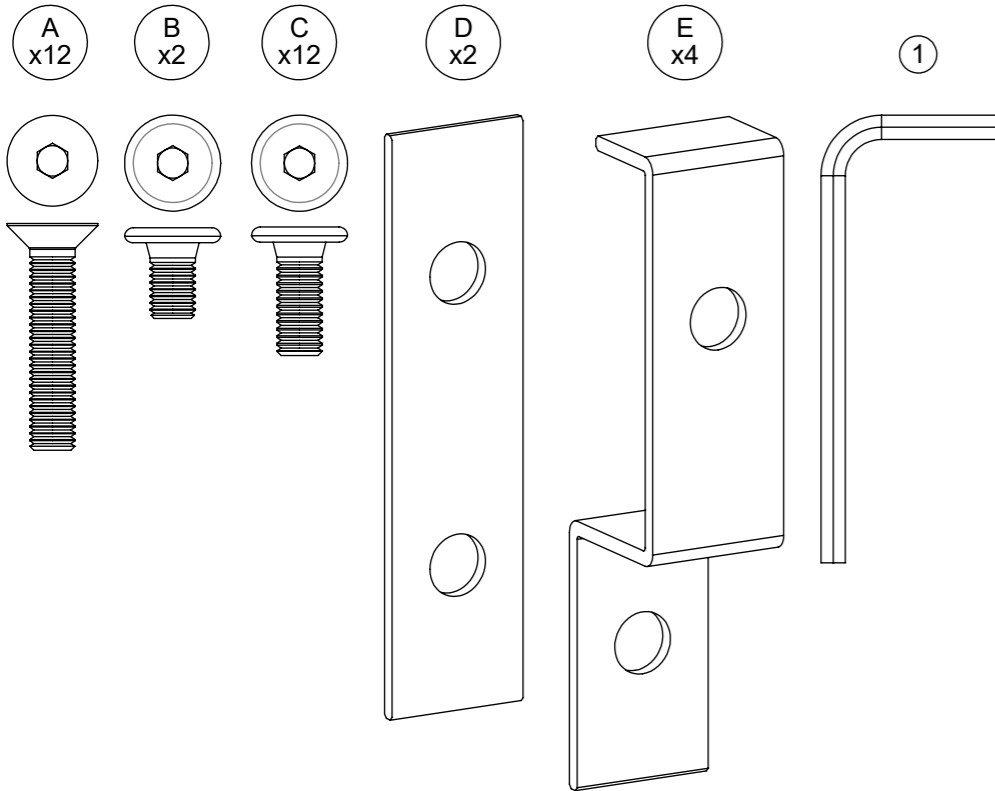

GLOSTER

714F
Grid Chill Unit Frame Only

1

A
x12

2

B
x2

LINKAGE 1

C
x4

D
x2

LINKAGE 2

E
x4

C
x8

GLOSTER

Grid Back Cushion And Arm Cushion

Assembly Instruction

 www.gloster.com