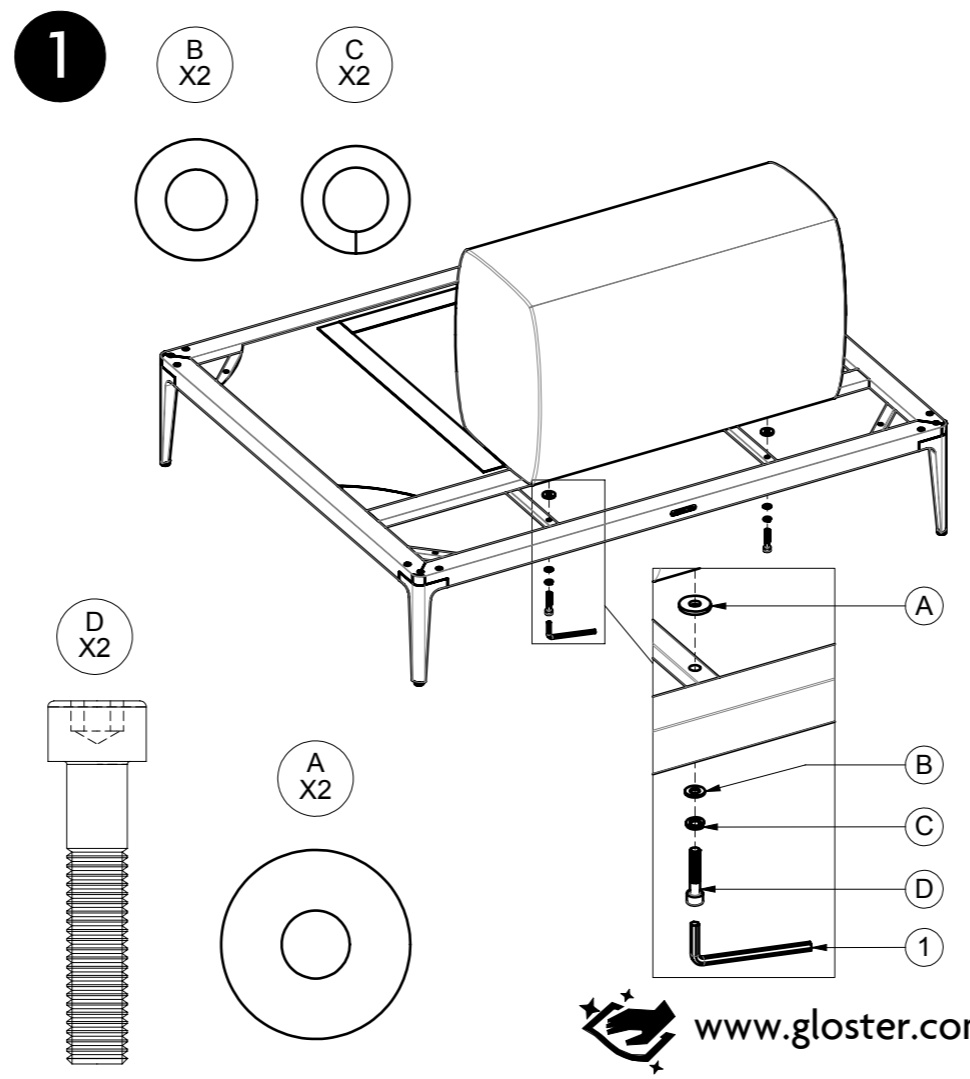

GLOSTER

714F
Grid Chill Unit Frame Only

1

A
x12

2

B
x2

LINKAGE 1

C
x4

D
x2

LINKAGE 2

E
x4

C
x8

GLOSTER

Grid Back Cushion And Arm Cushion

Assembly Instruction

 www.gloster.com