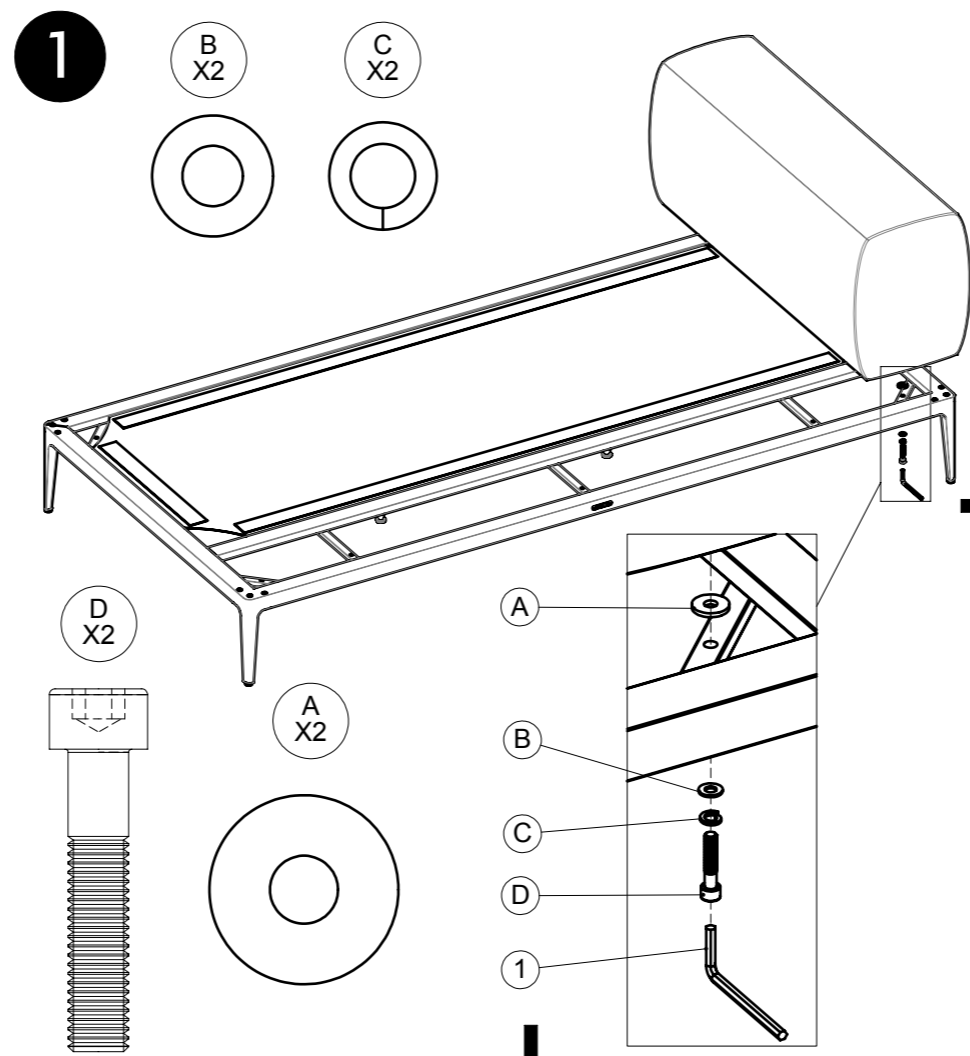

GLOSTER

714F
Grid Chill Unit Frame Only

1

A
x12

2

B
x2

LINKAGE 1

C
x4

D
x2

LINKAGE 2

E
x4

C
x8

GLOSTER

Grid Back Cushion And Arm Cushion

Assembly Instruction

 www.gloster.com