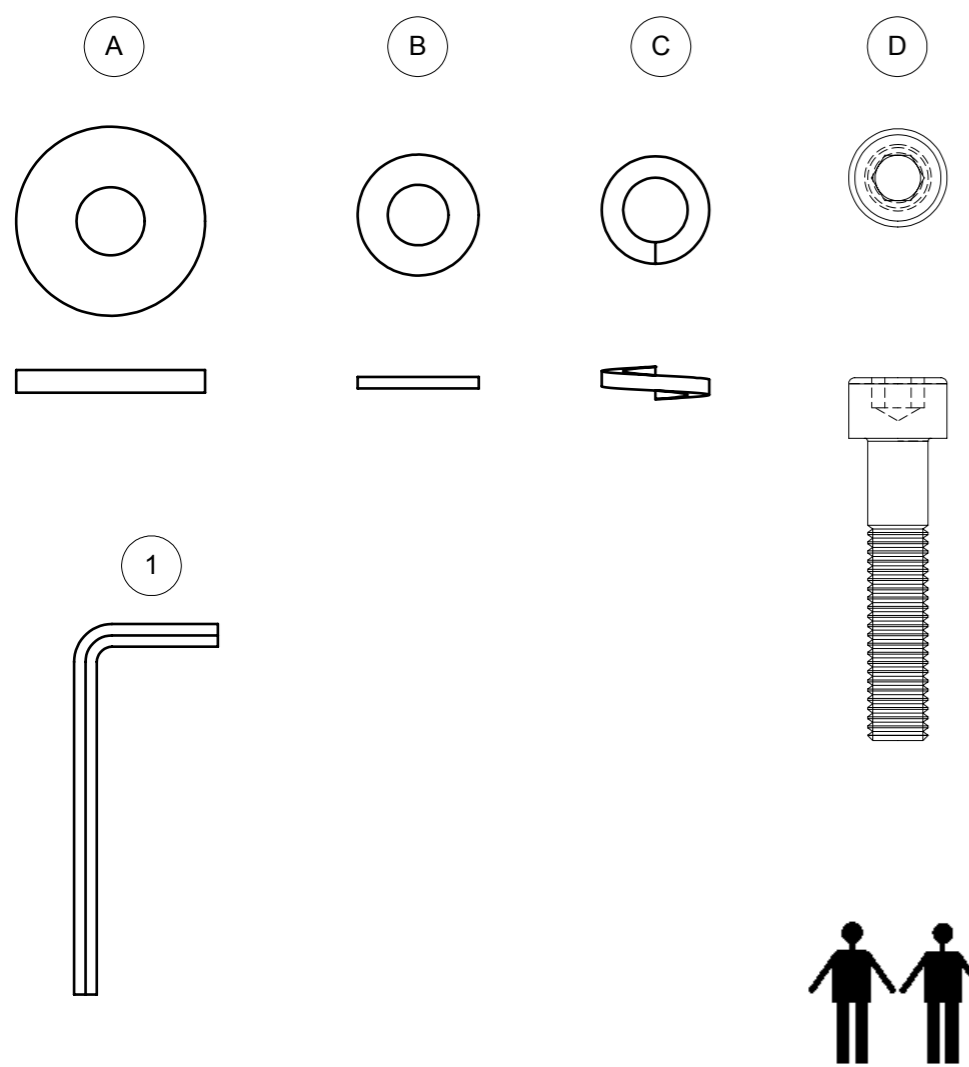

GLOSTER

714F
Grid Chill Unit Frame Only

1

A
x12

2

B
x2

LINKAGE 1

C
x4

D
x2

LINKAGE 2

E
x4

C
x8

GLOSTER

Grid Back Cushion And Arm Cushion

Assembly Instruction

 www.gloster.com