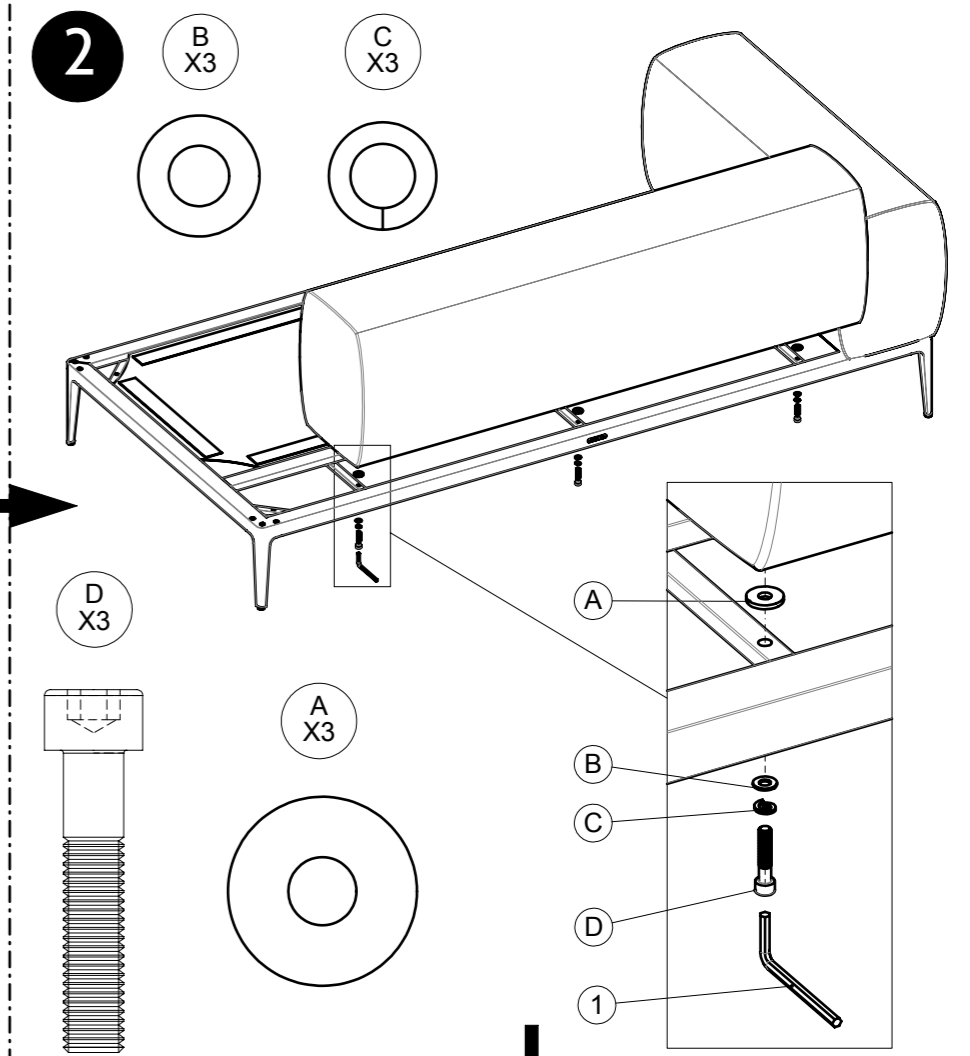

GLOSTER

714F
Grid Chill Unit Frame Only

1

A
x12

2

B
x2

LINKAGE 1

C
x4

D
x2

LINKAGE 2

E
x4

C
x8

GLOSTER

Grid Back Cushion And Arm Cushion

Assembly Instruction

 www.gloster.com