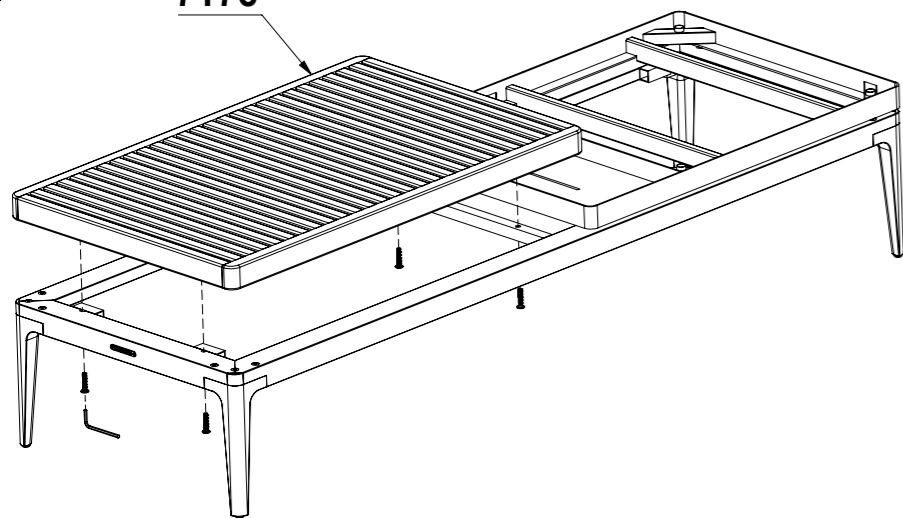

GLOSTER

718CFM / 718CFW

Grid Coffee Table Frame 151 cm x 50 cm incl Tray

1

2

3

x4

Usage

Teak Top
7176

Usage

Ceramic Top
7182 / 7185 / 7187