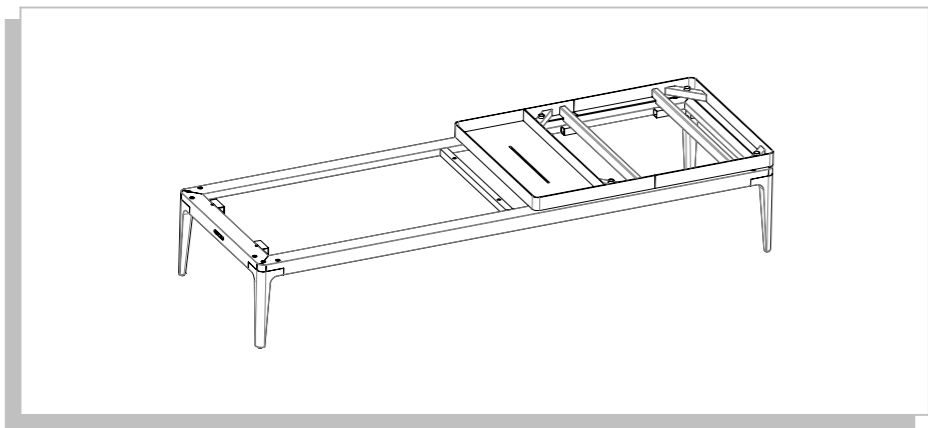

GLOSTER

718CFM / 718CFW

Grid Coffee Table Frame 151 cm x 50 cm incl Tray

1

2

3

x4

Usage

Teak Top
7176

Usage

Ceramic Top
7182 / 7185 / 7187