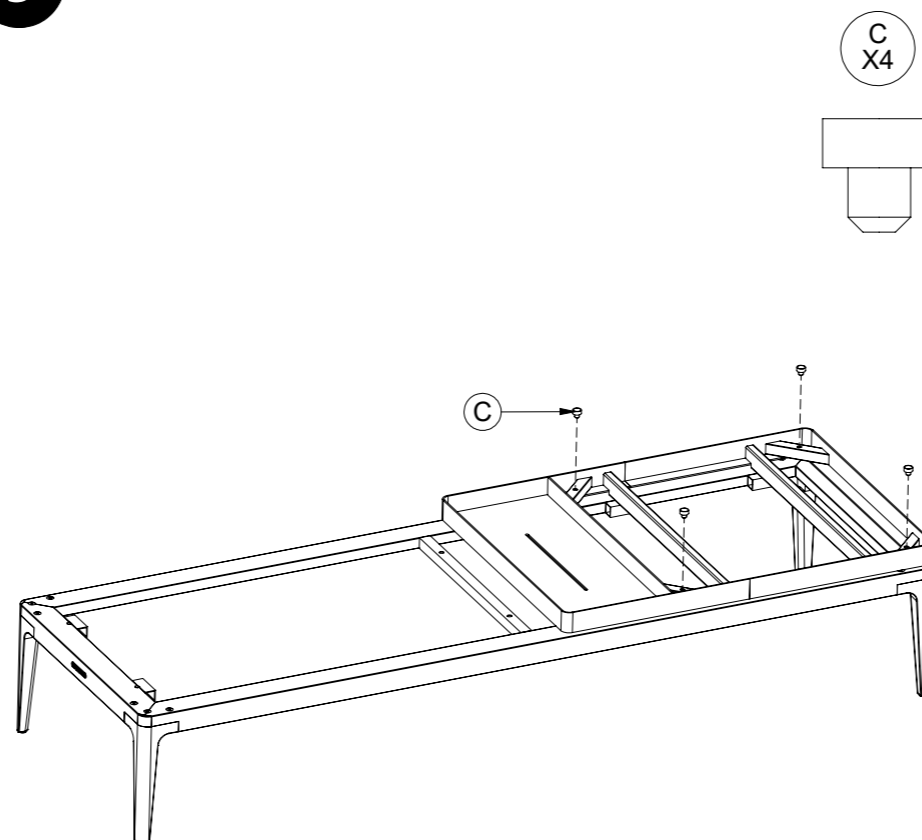

GLOSTER

718CFM / 718CFW

Grid Coffee Table Frame 151 cm x 50 cm incl Tray

1

2

3

x4

Usage

Teak Top
7176

Usage

Ceramic Top
7182 / 7185 / 7187