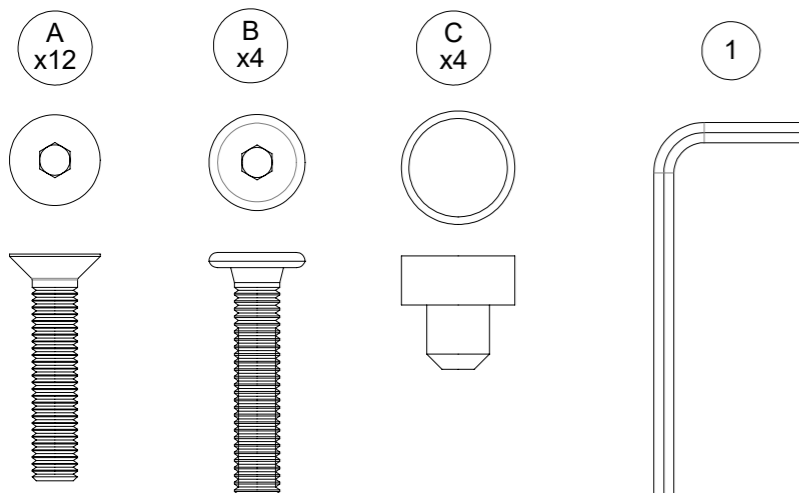

GLOSTER

718CFM / 718CFW

Grid Coffee Table Frame 151 cm x 50 cm incl Tray

1

2

3

x4

Usage