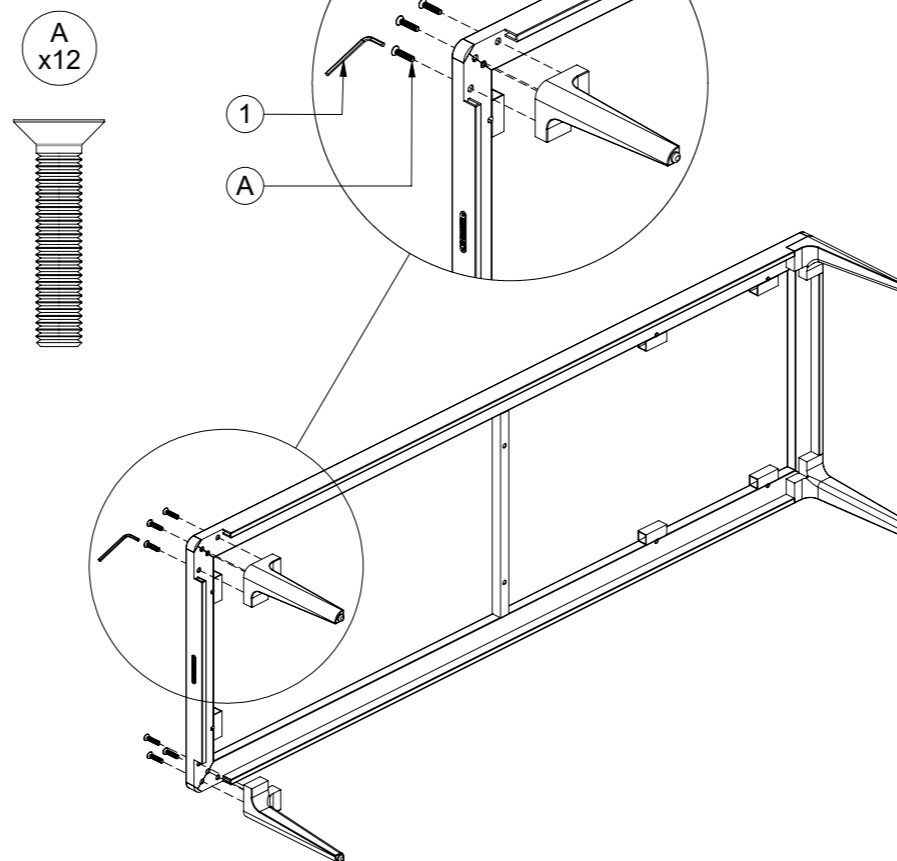

GLOSTER

718CFM / 718CFW

Grid Coffee Table Frame 151 cm x 50 cm incl Tray

1

2

3

x4

Usage

Teak Top
7176

Usage

Ceramic Top
7182 / 7185 / 7187