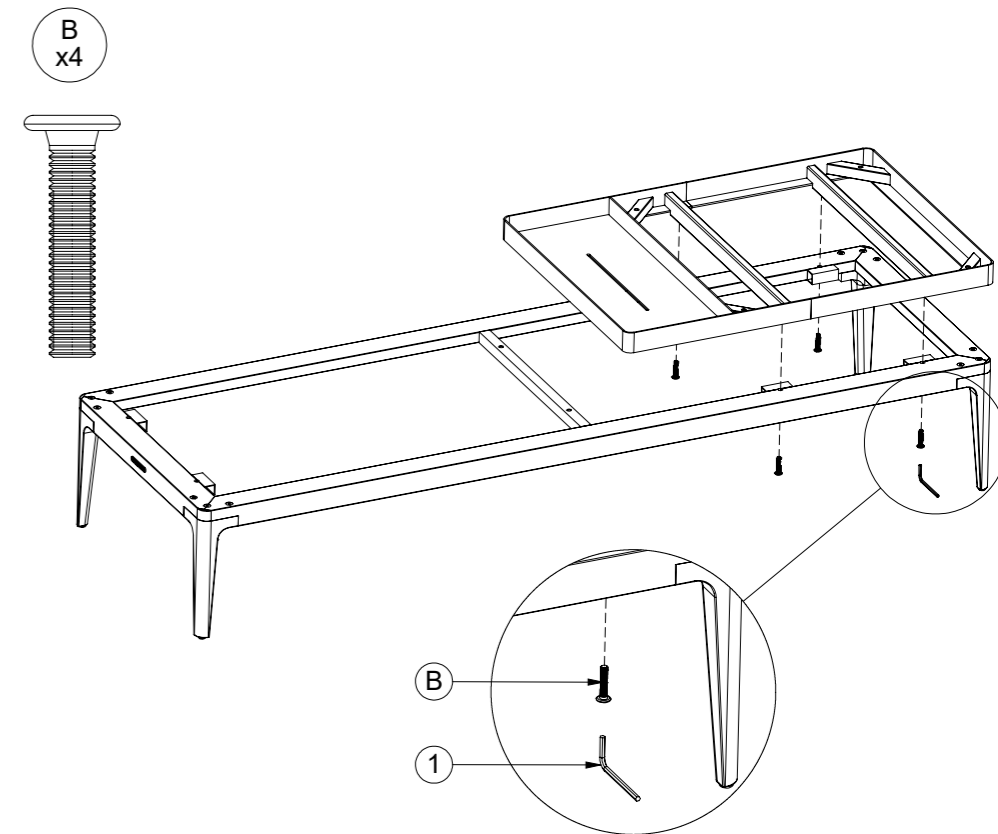

GLOSTER

718CFM / 718CFW

Grid Coffee Table Frame 151 cm x 50 cm incl Tray

1

2

3

x4

Usage

Teak Top
7176

Usage

Ceramic Top
7182 / 7185 / 7187