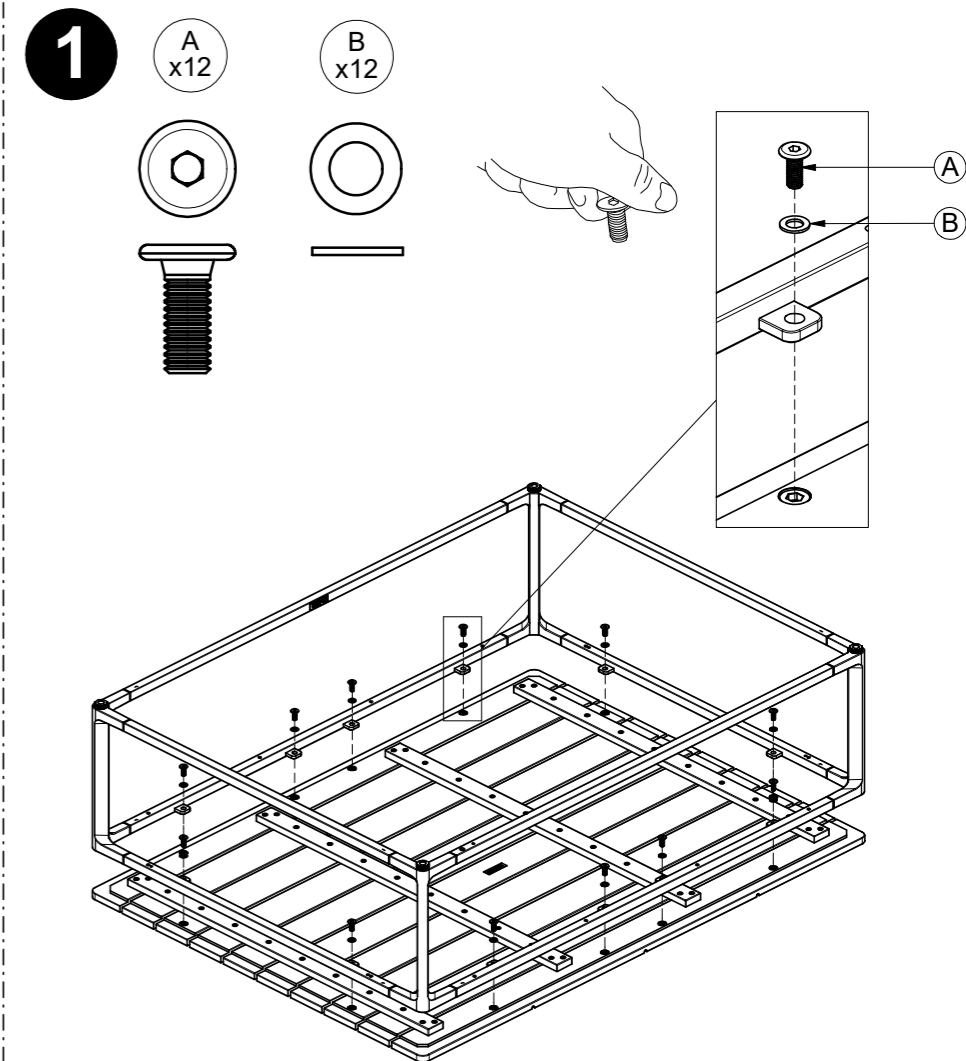

MAYA COFFEE TABLE

75 CM X 100 CM

TEAK TOP

ASSEMBLY GUIDE

 GLOSTER

DISTRIBUTED IN THE USA BY:

Gloster Furniture
1075 Fulp Industrial Road
PO Box 738
South Boston
VA 24592
USA

DISTRIBUTED IN EUROPE AND ROW BY: