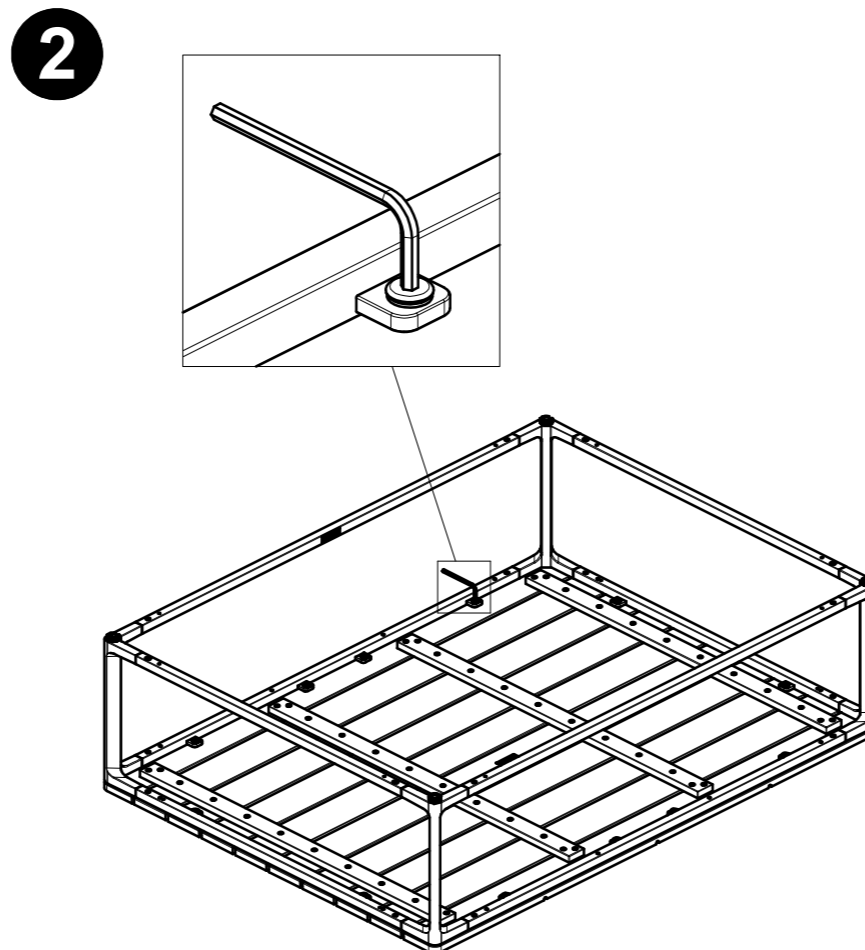

GENERAL SAFETY GUIDELINES

Read this guide carefully before using the product.
Keep this guide for future reference, do not throw away.
Only use the product in accordance with these instructions. Failure to follow the instructions contained within the user guide can result in damage to the product, and the warranty will become void.
Any responsibility is disclaimed due to incorrect use of the product.
This product is suitable for use in both residential and contract environments.

Warranty
www.gloster.com