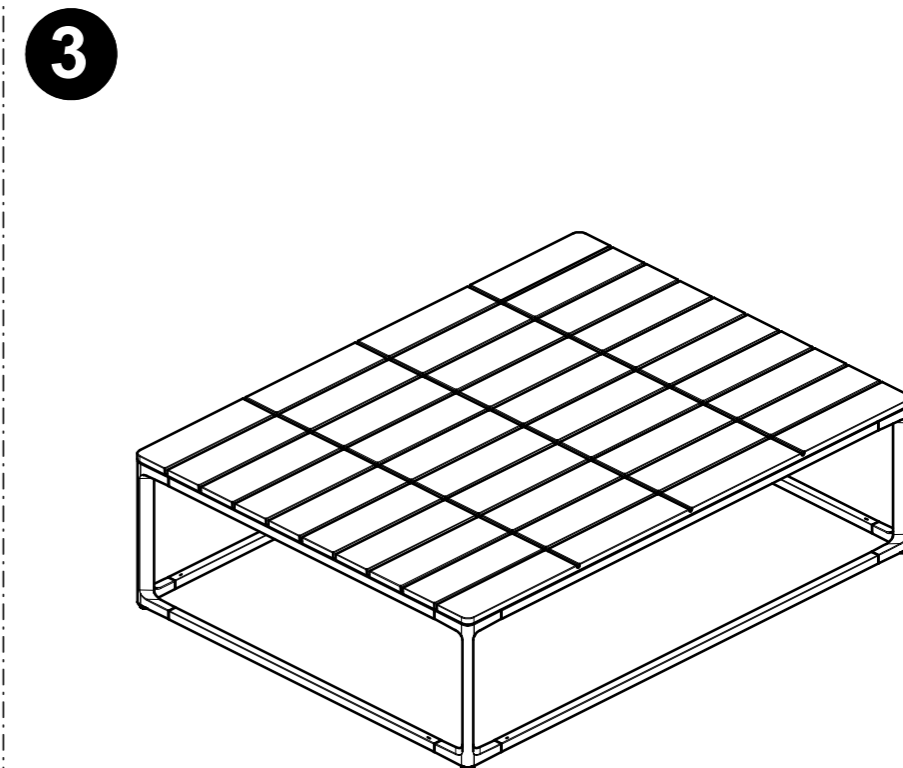

GENERAL SAFETY GUIDELINES

Read this guide carefully before using the product.
Keep this guide for future reference, do not throw away.
Only use the product in accordance with these instructions. Failure to follow the instructions contained within the user guide can result in damage to the product, and the warranty will become void.
Any responsibility is disclaimed due to incorrect use of the product.
This product is suitable for use in both residential and contract environments.

Warranty
www.gloster.com