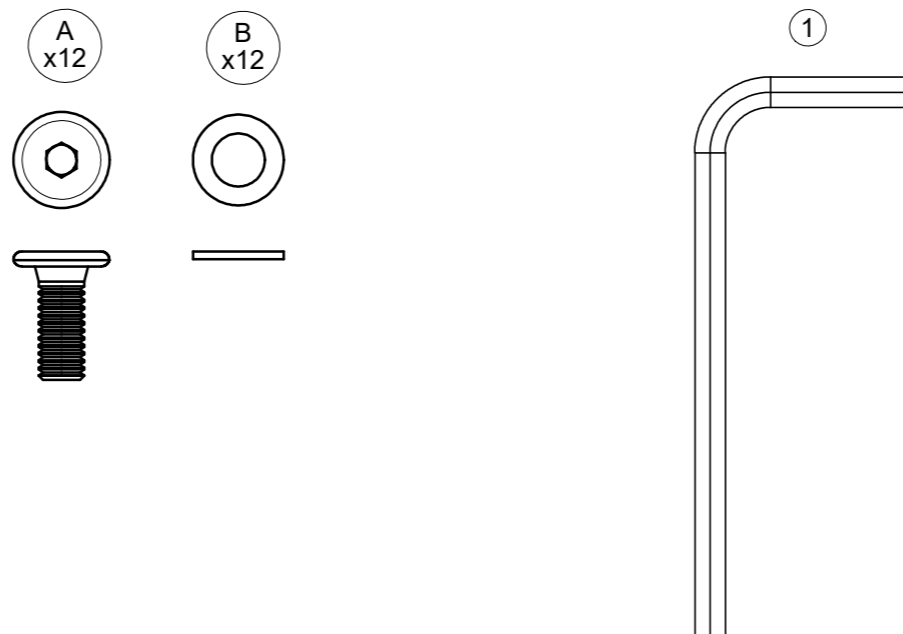

MAYA COFFEE TABLE

75 CM X 100 CM

TEAK TOP

ASSEMBLY GUIDE

 GLOSTER

DISTRIBUTED IN THE USA BY:

Gloster Furniture
1075 Fulp Industrial Road
PO Box 738
South Boston
VA 24592
USA

DISTRIBUTED IN EUROPE AND ROW BY: