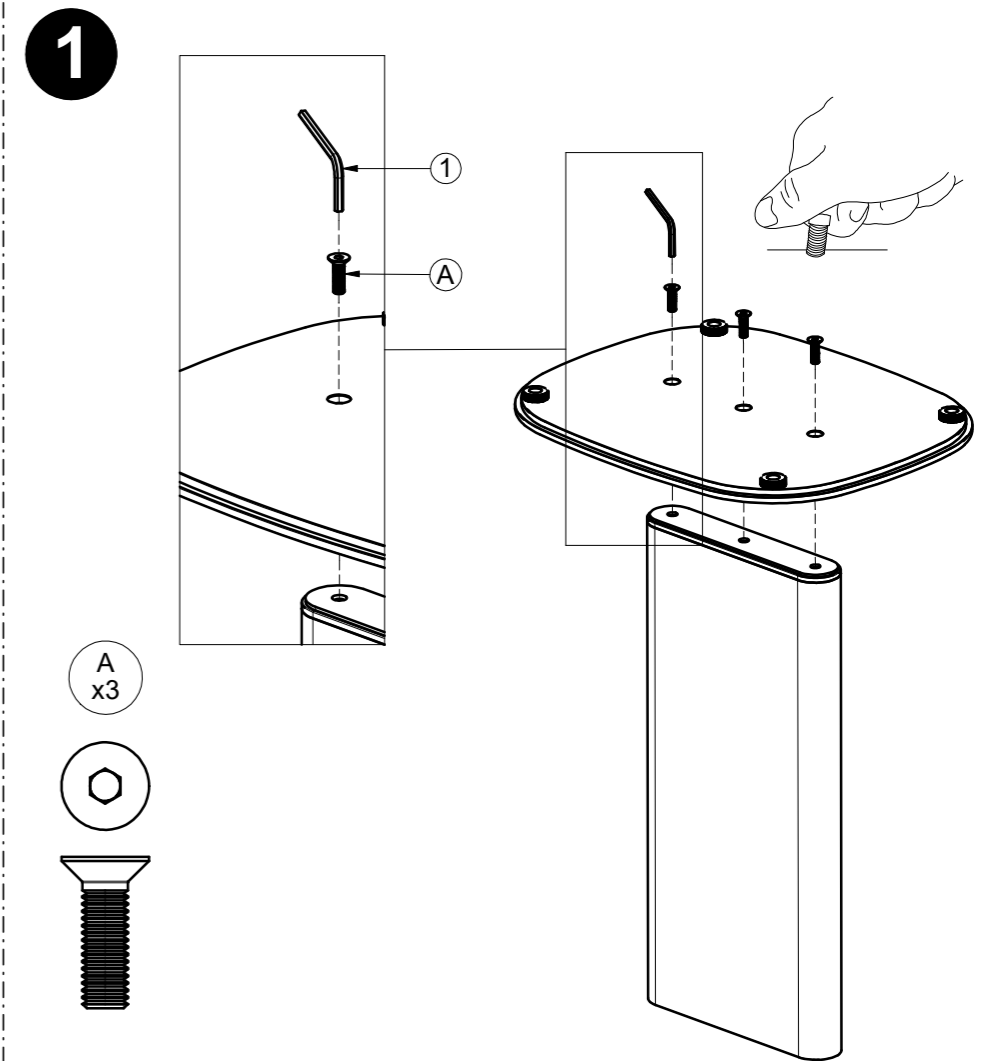

OMADA CENTER TABLE

ASSEMBLY GUIDE

 GLOSTER

DISTRIBUTED IN THE USA BY:

Gloster Furniture
1075 Fulp Industrial Road
PO Box 738
South Boston
VA 24592
USA

DISTRIBUTED IN EUROPE AND ROW BY:

Gloster Furniture GmbH
Zeppelinstrasse 22
21337 Luneburg
Germany
Tel. +49 (0)4131 287530