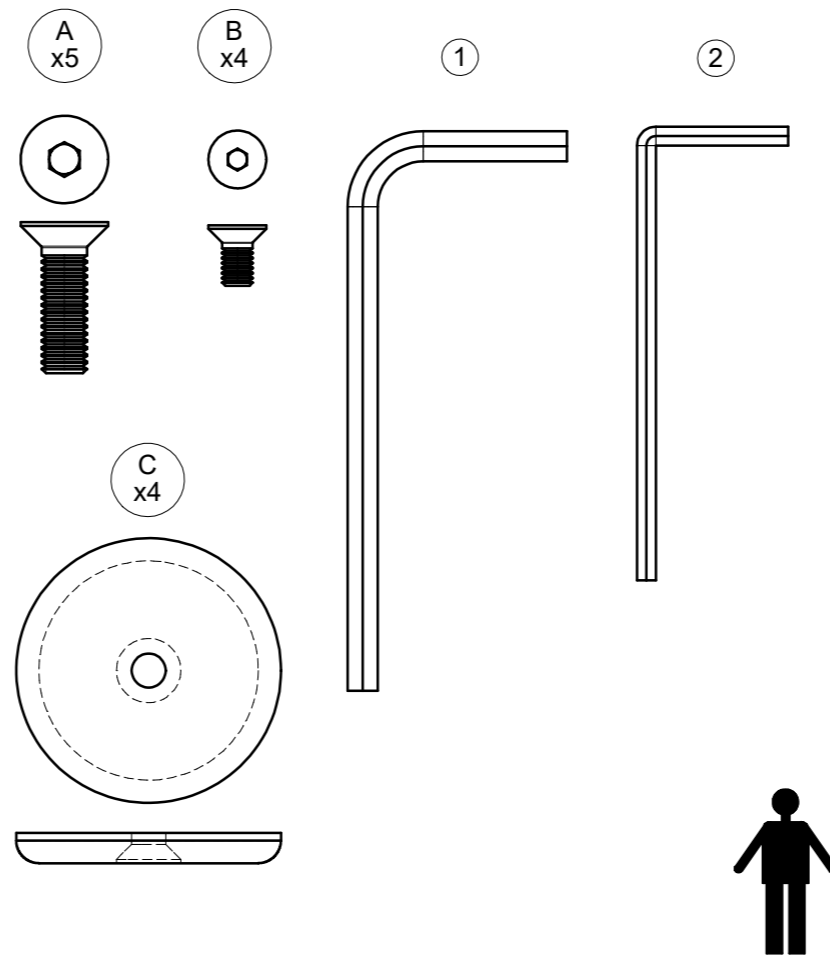

OMADA CENTER TABLE

ASSEMBLY GUIDE

 GLOSTER

DISTRIBUTED IN THE USA BY:

Gloster Furniture
1075 Fulp Industrial Road
PO Box 738
South Boston
VA 24592
USA

DISTRIBUTED IN EUROPE AND ROW BY:

Gloster Furniture GmbH
Zeppelinstrasse 22
21337 Luneburg
Germany
Tel. +49 (0)4131 287530